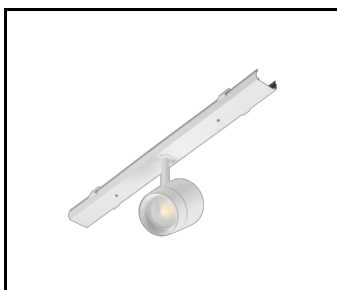

LINEA S LED - Einspeisung
7P (980978)

LINEA S LED 588mm - 1xEXPO
ADJUST 2050lm zoom 22-55st. WEISS
840 20W (981265)