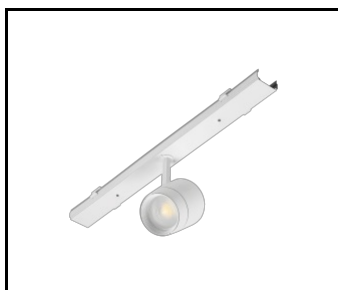

LINEA S LED - Aufhängung  
1.5m (981173)

LINEA S LED - Deckenhalter (980954)

LINEA S LED -  
Kettenaufhängung (981425)

LINEA S LED - Einspeisung  
7P (980978)

LINEA S LED 588mm AW DOT CS 2W  
1h NM AT (981227)

LINEA S LED 588mm AW DOT CSC  
2W 1h NM AT (981234)

LINEA S LED 588mm AW DOT CSO  
2W 1h NM AT (981241)

LINEA S LED 588mm - 1xEXPO  
ADJUST 2050lm zoom 22-55st. WEISS  
840 20W (981265)

LINEA S LED 588mm - 1xEXPO  
ADJUST 2050lm DALI zoom 22-55st.  
WEISS 840 20W (981272)