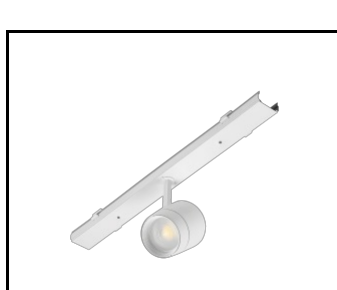

LINEA S LED 588mm AW DOT CS 2W
1h NM AT (981227)