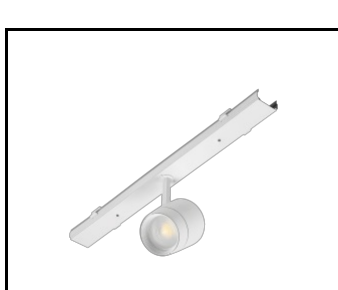

LINEA S LED - PVC Abdeckung  
1764mm (981159)

LINEA S LED - Einspeisung 11P (981388)

LINEA S LED - Metallabdeckung  
1176mm (980947)

LINEA S LED - Metallabdeckung  
588mm (980985)

LINEA S LED - PVC-Gitter  
588mm (980992)

LINEA S LED - Aufhängung  
1.5m (981173)

LINEA S LED - Deckenhalter (980954)

LINEA S LED -  
Kettenaufhängung (981425)

LINEA S LED - Einspeisung  
7P (980978)

LINEA S LED 588mm AW DOT CS 2W  
1h NM AT (981227)