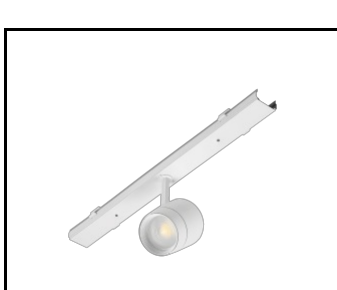

LINEA S LED - PVC Abdeckung  
1764mm (981159)

LINEA S LED - Einspeisung 11P (981388)

LINEA S LED - Metallabdeckung  
1176mm (980947)

LINEA S LED - Metallabdeckung  
588mm (980985)

LINEA S LED - PVC-Gitter  
588mm (980992)

LINEA S LED - Aufhängung  
1.5m (981173)

LINEA S LED - Deckenhalter (980954)

LINEA S LED -  
Kettenaufhängung (981425)

LINEA S LED - Einspeisung  
7P (980978)

LINEA S LED 588mm AW DOT CS 2W  
1h NM AT (981227)