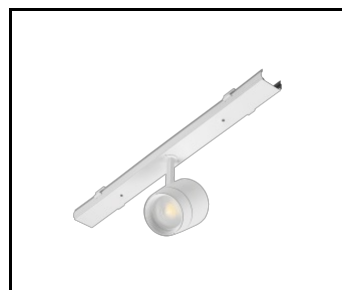

LINEA S LED - Einspeisung
7P (980978)

LINEA S LED 588mm - 1xEXPO
ADJUST 2050lm zoom 22-55st. WEISS
840 20W (981265)