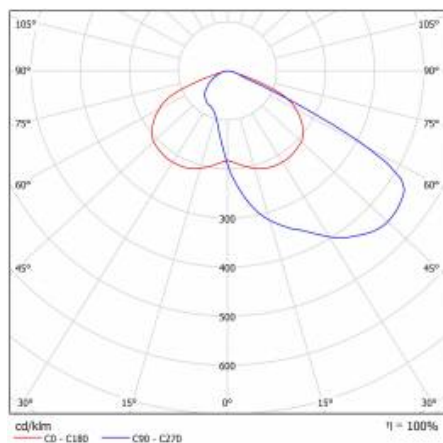

ASTRA LED 7100LM 857 AR4 IP66 II CL. WIRE 0,7M PLUG/GN SP10KV 53W

DETAILED CARD

TECHNICAL PARAMETERS TABLE

Index:	433337	Colour of the body:	gray
EAN:	5905963433337	Dimensions (H/W/T/S) [mm]:	640/233/113
Rated power of the luminaire [W]:	53	Mounting dimensions [mm]:	63
Light source:	LED module	Impact resistance:	IK08
Colour temperature [K]:	5700	Ingress protection:	IP66
Luminous flux [lm]:	7100	Mounting version:	na słupie: szczytowy lub z wysięgnikiem
Supply voltage [V]:	220-240	Working temperature [°C]:	from -20 to +35
Frequency [Hz]:	50-60	Tilt angle adjustment [°]:	-5 do +15
Optics:	AR4	Lateral surface (SCx) [m2]:	0.170
Luminous efficacy [lm/W]:	134	Wire type:	H07RN-F
Energy efficiency class:	D	Cable length [m]:	0.70
Electrical protection class:	II	Number on the palette [pcs]:	62
Colour rendering index:	>80	Net weight [kg]:	1.900
SDCM:	≤ 3	Category type:	street lighting
Power factor:	0.97	LED lifespan L80B20 [h]:	75000
Diffuser material:	PC	Light distribution type:	symetryczny/uliczny
Diffuser type:	matrix led	Surge protection [kV]:	10
Diffuser colour:	transparent	CE certificate:	102/2023
Material of the body:	PP+FG	ENEC Certificate:	0324/ENEC/23
		Manual:	Download PDF

LIGHT CURVES