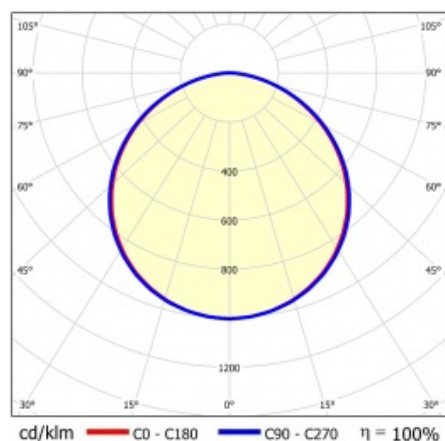

SQ 1200 4400LM PLX DALI I CL. IP20 1192X292MM 840 (45W)

DETAILED CARD

TECHNICAL PARAMETERS TABLE

Index:	412141	Optics:	lens
EAN:	5905963412141	Material of the body:	ABS
Light source:	LED module	Colour of the body:	white
Nominal power [W]:	45	Dimensions (H/W/T/S) [mm]:	45/291/1191
Supply voltage [V]:	220-240	Mounting dimensions [mm]:	263/1070
Frequency [Hz]:	50-60	Ingress protection:	IP20
Luminous flux [lm]:	4400	Mounting version:	surface mounted; recessed mounted in modular ceiling possible
Luminous efficacy [lm/W]:	92	DIMM DALI:	yes
Energy efficiency class:	E	Dimensions of single box [mm]:	55
Electrical protection class:	I	Number on the palette [pcs]:	50
Colour temperature [K]:	4000	Net weight [kg]:	1.690
Colour rendering index:	>80	Category type:	louvres
SDCM:	≤ 5	LED lifespan L70B50 [h]:	50000
Power factor:	0.96	LED lifespan L80B20 [h]:	32000
Beam angle [°]:	120	LED lifespan L90B10 [h]:	15000
Diffuser material:	PS	Light distribution type:	open space
Diffuser type:	OPAL	Warranty [years]:	5
Diffuser colour:	white	CE certificate:	09/2024
Optics material:	PMMA	Manual:	Download PDF

LIGHT CURVES

Card creation date: 16 January 2024

The company reserves the right to make design changes or upgrades in the presented product. Product data sheet does not constitute an offer. * Parameter tolerance is +/- 10%

This product is a subject to electric and electronic waste equipment regulations (WEEE).

Certificate CE - Nr: 09/2024

Lena Lighting S.A.
ul. Kórnicka 52, 63-000 Środa Wielkopolska
tel. +48 61 28 60 333 (Pn-Pt, 8-16), e-mail: hello@lenalighting.pl, www.lenalighting.pl