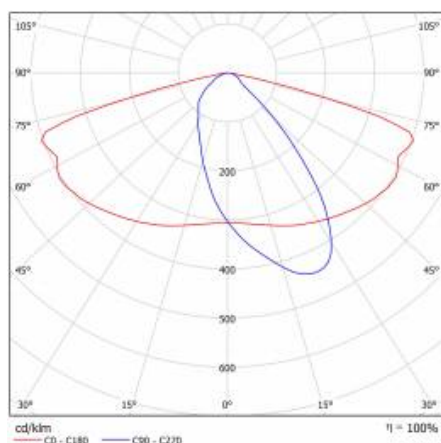

ASTRA LED ALU 7300LM 857 AR3 IP66 I CL. WIRE 0,7M WTYK/GN SP10KV (53W)

DETAILED CARD

TECHNICAL PARAMETERS TABLE

Index:	580536	Colour of the body:	grey
EAN:	5905963580536	Dimensions (H/W/T/S) [mm]:	640/233/113
ETIM class:	EC000062	Mounting dimensions [mm]:	ø60
Category type:	street lighting	Impact resistance:	IK08
Light source:	LED module	Ingress protection:	IP66
Rated power of the luminaire [W]:	53	Mounting version:	Top, on pole / Side, on boom
Supply voltage [V]:	220 - 240	Beam angle adjustment [°]:	-5 to +15 (peak); -15 to +5 (side)
Frequency [Hz]:	50 - 60	Lateral surface (SCx) [m2]:	0.018
Luminous flux [lm]:	7300	Working temperature [°C]:	from -20 to +35
Luminous efficacy [lm/W]:	138	LED lifespan L90B10 [h]:	34000
Energy efficiency class:	C	Wire type:	H07RN-F
Electrical protection class:	I	ULOR:	0%
Colour temperature [K]:	5700	LED lifespan L70B50 [h]:	120000
Colour rendering index:	> 80	LED lifespan L80B20 [h]:	75000
SDCM:	≤ 5	Control:	ON/OFF
Power factor:	0.97	Cable length [m]:	0.70
Surge protection [kV]:	10	Net weight [kg]:	2.950
Diffuser type:	matrix led	Warranty [years]:	5
Optics material:	PC	CE certificate:	467/2023
Optics:	AR3	ENEC Certificate:	0323/ENEC/23
Material of the body:	powder coated aluminium	Manual:	Download PDF

LIGHT CURVES