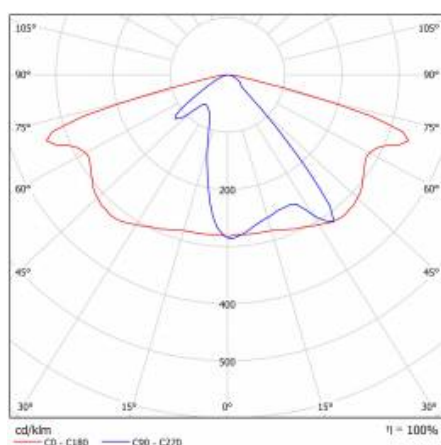

ASTRA LED ALU 7300LM 857 AR1 IP66 I CL. WIRE 0,7M WTYK/GN SP10KV (53W)

DETAILED CARD

TECHNICAL PARAMETERS TABLE

Index:	580239	Colour of the body:	grey
EAN:	5905963580239	Dimensions (H/W/T/S) [mm]:	640/233/113
ETIM class:	EC000062	Mounting dimensions [mm]:	ø60
Category type:	street lighting	Impact resistance:	IK08
Light source:	LED module	Ingress protection:	IP66
Rated power of the luminaire [W]:	53	Mounting version:	Top, on pole / Side, on boom
Supply voltage [V]:	220 - 240	Beam angle adjustment [°]:	-5 to +15 (peak); -15 to +5 (side)
Frequency [Hz]:	50 - 60	Lateral surface (SCx) [m2]:	0.018
Luminous flux [lm]:	7300	Working temperature [°C]:	from -20 to +35
Luminous efficacy [lm/W]:	138	LED lifespan L90B10 [h]:	34000
Energy efficiency class:	C	Wire type:	H07RN-F
Electrical protection class:	I	ULOR:	0%
Colour temperature [K]:	5700	LED lifespan L70B50 [h]:	120000
Colour rendering index:	> 80	LED lifespan L80B20 [h]:	75000
SDCM:	≤ 5	Control:	ON/OFF
Power factor:	0.97	Cable length [m]:	0.70
Surge protection [kV]:	10	Net weight [kg]:	2.950
Diffuser type:	matrix led	Warranty [years]:	5
Optics material:	PC	CE certificate:	467/2023
Optics:	AR1	ENEC Certificate:	0323/ENEC/23
Material of the body:	powder coated aluminium	Manual:	Download PDF

LIGHT CURVES