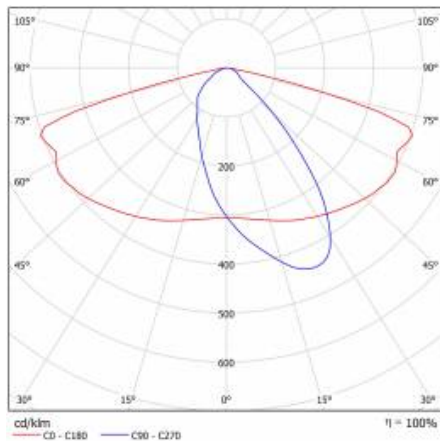

ASTRA LED ALU 5350LM 830 AR3 IP66 I CL. WIRE 0,7M WTYK/GN SP10KV (37W)

DETAILED CARD

TECHNICAL PARAMETERS TABLE

Index:	580451	Colour of the body:	grey
EAN:	5905963580451	Dimensions (H/W/T/S) [mm]:	640/233/113
ETIM class:	EC000062	Mounting dimensions [mm]:	ø60
Category type:	street lighting	Impact resistance:	IK08
Light source:	LED module	Ingress protection:	IP66
Rated power of the luminaire [W]:	37	Mounting version:	Top, on pole / Side, on boom
Supply voltage [V]:	220 - 240	Beam angle adjustment [°]:	-5 to +15 (peak); -15 to +5 (side)
Frequency [Hz]:	50 - 60	Lateral surface (SCx) [m2]:	0.018
Luminous flux [lm]:	5350	Working temperature [°C]:	from -20 to +35
Luminous efficacy [lm/W]:	145	LED lifespan L90B10 [h]:	34000
Energy efficiency class:	C	Wire type:	H07RN-F
Electrical protection class:	I	ULOR:	0%
Colour temperature [K]:	3000	LED lifespan L70B50 [h]:	120000
Colour rendering index:	> 80	LED lifespan L80B20 [h]:	75000
SDCM:	≤ 5	Control:	ON/OFF
Power factor:	0.96	Cable length [m]:	0.70
Surge protection [kV]:	10	Net weight [kg]:	2.950
Diffuser type:	matrix led	Warranty [years]:	5
Optics material:	PC	CE certificate:	467/2023
Optics:	AR3	ENEC Certificate:	0323/ENEC/23
Material of the body:	powder coated aluminium	Manual:	Download PDF

LIGHT CURVES