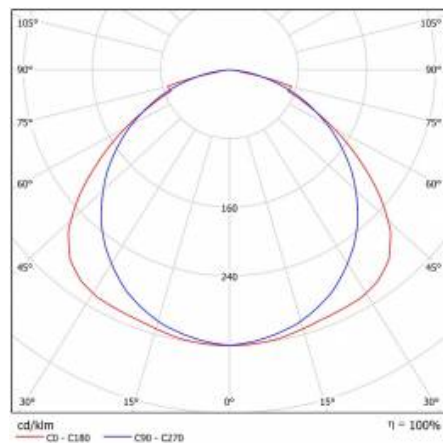

INDO LED EVO P DALI 3450LM PLX 830 (34W)

DETAILED CARD

TECHNICAL PARAMETERS TABLE

Index:	380945	Material of the body:	powder coated steel
Light source:	LED module	Colour of the body:	white
Nominal power [W]:	34	Dimensions (H/W/T/S) [mm]:	106/595/595
Rated power of the luminaire [W]:	36.80	Impact resistance:	IK07
Supply voltage [V]:	220-240	Ingress protection:	IP20
Frequency [Hz]:	50 - 60	Mounting version:	recessed
Luminous flux [lm]:	3450	Working temperature [°C]:	from -20 to +35
Luminous efficacy [lm/W]:	93	EAN:	5905963380952
Energy efficiency class:	E	Category type:	louvres
Electrical protection class:	I	AC voltage range [V]:	198 – 264
Colour temperature [K]:	3000	ETIM class:	EC002892
Colour rendering index:	>80	Photobiological safety:	Risk Group 1 (no photobiological hazard under normal behavioral limitation)
SDCM:	≤ 3	Warranty [years]:	5
Power factor:	0.96	Manual:	Download PDF
LED lifespan L70B50 [h]:	50 000	DIMM DALI:	yes
Diffuser material:	PMMA	CE certificate:	77/2018
Diffuser type:	OPAL		

LIGHT CURVES