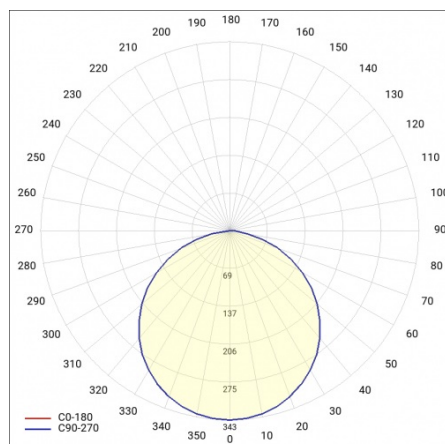

CORIA LED 30W P 3000K

DETAILED CARD

TECHNICAL PARAMETERS TABLE

Nominal power [W]:	30	Dimensions (H/W/T/S) [mm]:	ø400/65
Light source:	LED module	Mounting dimensions [mm]:	ø425
Colour temperature [K]:	3000	Impact resistance:	IK07
Luminous flux [lm]:	2850	Ingress protection:	IP40
Rated power of the luminaire [W]:	35	Mounting version:	recessed
Diffuser type:	OPAL	Working temperature [°C]:	from -17 to +35
Supply voltage [V]:	220-240	Net weight [kg]:	2.650
Frequency [Hz]:	50 - 60	Index:	472695
Luminous efficacy [lm/W]:	81	EAN:	5905963472695
Energy efficiency class:	F	Category type:	downlights
Electrical protection class:	I	CE certificate:	222/2023
Colour rendering index:	>80	Warranty [years]:	5
SDCM:	≤ 3	ETIM class:	EC002892
Power factor:	0.97	Photobiological safety:	Risk Group 1 (no photobiological hazard under normal behavioral limitation)
LED lifespan L70B50 [h]:	50000	Manual:	Download PDF
Beam angle [°]:	120	Pliik LDT:	Download
Diffuser material:	PMMA		
Material of the body:	powder coated steel		
Colour of the body:	white mat		

LIGHT CURVES