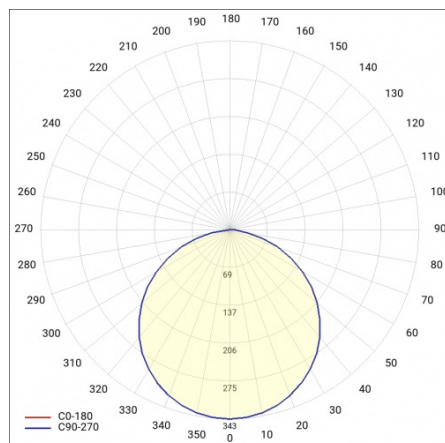

CORIA 5050LM 600MM I KL IP20 ZWIESZANY BIAŁY MAT 840 (50W)

DETAILED CARD

TECHNICAL PARAMETERS TABLE

Nominal power [W]:	50	Colour of the body:	white mat
Light source:	LED module	Dimensions (H/W/T/S) [mm]:	ø600/86
Colour temperature [K]:	4000	Ingress protection:	IP20
Luminous flux [lm]:	5050	Mounting version:	suspended
Rated power of the luminaire [W]:	51	Working temperature [°C]:	from -17 to +35
Diffuser type:	OPAL	Net weight [kg]:	6.500
Supply voltage [V]:	220-240	Index:	555282
Frequency [Hz]:	50 - 60	EAN:	5905963555282
Luminous efficacy [lm/W]:	99	Category type:	downlights
Energy efficiency class:	E	CE certificate:	224/2023
Electrical protection class:	I	Warranty [years]:	5
Colour rendering index:	>80	ETIM class:	EC001743
SDCM:	≤ 3	Manual:	Download PDF
Power factor:	0.97	Plik LDT:	Download
LED lifespan L70B50 [h]:	115000		
Diffuser material:	PS		
Material of the body:	powder coated steel		

LIGHT CURVES