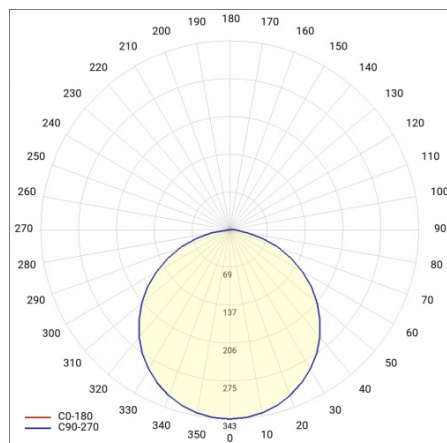

CORIA 5050LM 600MM DALI I KL IP20 ZWIESZANY BIAŁY MAT 840 (50W)

DETAILED CARD

TECHNICAL PARAMETERS TABLE

Nominal power [W]:	50	Colour of the body:	white mat
Light source:	LED module	Dimensions (H/W/T/S) [mm]:	ø600/86
Colour temperature [K]:	4000	Ingress protection:	IP20
Luminous flux [lm]:	5050	DIMM DALI:	yes
Rated power of the luminaire [W]:	51	Mounting version:	suspended
Diffuser type:	OPAL	Working temperature [°C]:	from -17 to +35
Supply voltage [V]:	220-240	Net weight [kg]:	6.500
Frequency [Hz]:	50 - 60	Index:	555343
Luminous efficacy [lm/W]:	99	EAN:	5905963555343
Energy efficiency class:	E	Category type:	downlights
Electrical protection class:	I	CE certificate:	224/2023
Colour rendering index:	>80	Warranty [years]:	5
SDCM:	≤ 3	ETIM class:	EC001743
Power factor:	0.97	Manual:	Download PDF
LED lifespan L70B50 [h]:	115000	Plik LDT:	Download
Diffuser material:	PS		
Material of the body:	powder coated steel		

LIGHT CURVES