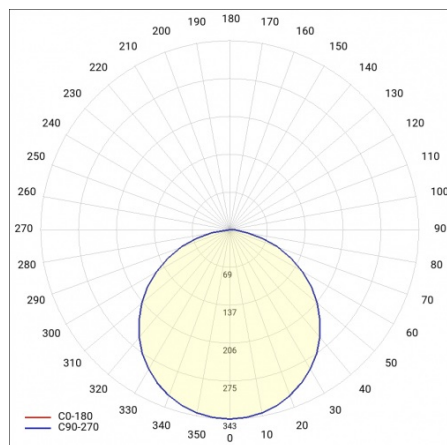

## TECHNICAL PARAMETERS TABLE

Nominal power [W]:	50	Colour of the body:	black mat
Light source:	LED module	Dimensions (H/W/T/S) [mm]:	ø600/86
Colour temperature [K]:	3000	Ingress protection:	IP44
Luminous flux [lm]:	4700	DIMM DALI:	yes
Rated power of the luminaire [W]:	51	Mounting version:	surface
Diffuser type:	OPAL	Working temperature [°C]:	from -17 to +35
Supply voltage [V]:	220-240	Net weight [kg]:	6.500
Frequency [Hz]:	50 - 60	Index:	555435
Luminous efficacy [lm/W]:	92	EAN:	5905963555435
Energy efficiency class:	F	Category type:	downlights
Electrical protection class:	I	CE certificate:	<a href="#">224/2023</a>
Colour rendering index:	>80	Warranty [years]:	5
SDCM:	≤ 3	ETIM class:	EC002892
Power factor:	0.97	Manual:	<a href="#">Download PDF</a>
LED lifespan L70B50 [h]:	115000	Plik LDT:	<a href="#">Download</a>
Diffuser material:	PS		
Material of the body:	powder coated steel		

## LIGHT CURVES