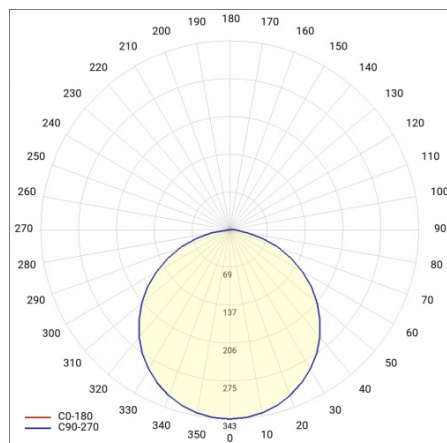

## TECHNICAL PARAMETERS TABLE

Nominal power [W]:	50	Colour of the body:	white mat
Light source:	LED module	Dimensions (H/W/T/S) [mm]:	ø600/86
Colour temperature [K]:	3000	Ingress protection:	IP44
Luminous flux [lm]:	4700	DIMM DALI:	yes
Rated power of the luminaire [W]:	51	Mounting version:	surface
Diffuser type:	OPAL	Working temperature [°C]:	from -17 to +35
Supply voltage [V]:	220-240	Net weight [kg]:	6.500
Frequency [Hz]:	50 - 60	Index:	555077
Luminous efficacy [lm/W]:	92	EAN:	5905963555077
Energy efficiency class:	F	Category type:	downlights
Electrical protection class:	I	CE certificate:	<a href="#">224/2023</a>
Colour rendering index:	>80	Warranty [years]:	5
SDCM:	≤ 3	ETIM class:	EC002892
Power factor:	0.97	Manual:	<a href="#">Download PDF</a>
LED lifespan L70B50 [h]:	115000	Plik LDT:	<a href="#">Download</a>
Diffuser material:	PS		
Material of the body:	powder coated steel		

## LIGHT CURVES