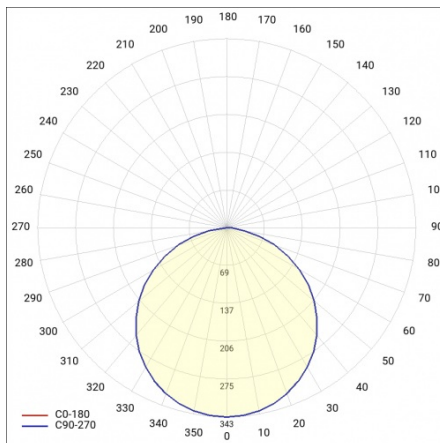

CORIA 1900LM 400MM I KL IP20 ZWIESZANY BIAŁY MAT 840 (22W)

DETAILED CARD

TECHNICAL PARAMETERS TABLE

Nominal power [W]:	22	Colour of the body:	white mat
Light source:	LED module	Dimensions (H/W/T/S) [mm]:	ø400/86
Colour temperature [K]:	4000	Ingress protection:	IP20
Luminous flux [lm]:	1900	Mounting version:	suspended
Rated power of the luminaire [W]:	23	Working temperature [°C]:	from -17 to +35
Diffuser type:	OPAL	Net weight [kg]:	3.400
Supply voltage [V]:	220-240	Index:	555299
Frequency [Hz]:	50 - 60	EAN:	5905963555299
Luminous efficacy [lm/W]:	82	Category type:	downlights
Energy efficiency class:	F	CE certificate:	224/2023
Electrical protection class:	I	Warranty [years]:	5
Colour rendering index:	>80	ETIM class:	EC001743
SDCM:	≤ 3	Manual:	Download PDF
Power factor:	0.88	Plik LDT:	Download
LED lifespan L70B50 [h]:	115000		
Diffuser material:	PS		
Material of the body:	powder coated steel		

LIGHT CURVES