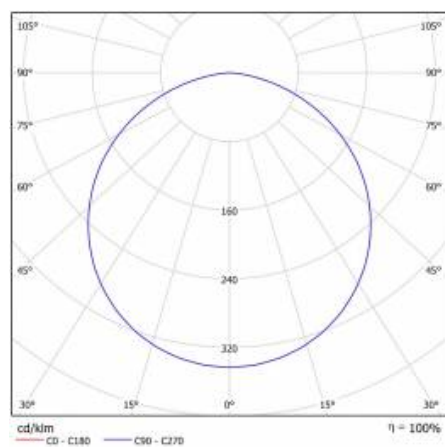

CORIA 1750LM 400MM I KL IP44 CZARNY MAT 830 (22W)

DETAILED CARD

TECHNICAL PARAMETERS TABLE

Light source:	LED module	Diffuser type:	OPAL
Nominal power [W]:	22	Material of the body:	powder coated steel
Rated power of the luminaire [W]:	23	Colour of the body:	black mat
Supply voltage [V]:	220-240	Dimensions (H/W/T/S) [mm]:	ø400/86
Frequency [Hz]:	50 - 60	Ingress protection:	IP44
Luminous flux [lm]:	1750	Mounting version:	surface
Luminous efficacy [lm/W]:	76	Working temperature [°C]:	from -17 to +35
Energy efficiency class:	F	Net weight of the luminaire [kg]:	3.400
Electrical protection class:	I	Index:	555381
Colour temperature [K]:	3000	EAN:	5905963555381
Colour rendering index:	>80	Category type:	downlights
SDCM:	≤ 3	CE certificate:	224/2023
Power factor:	0.88	Warranty [years]:	5
LED lifespan L70B50 [h]:	115000	ETIM class:	EC002892
Diffuser material:	PS	Manual:	Download PDF

LIGHT CURVES