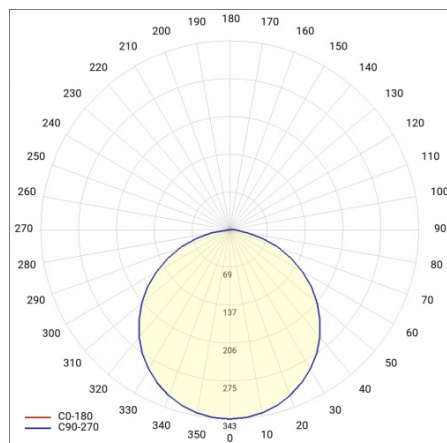

## TECHNICAL PARAMETERS TABLE

Nominal power [W]:	22	Colour of the body:	black mat
Light source:	LED module	Dimensions (H/W/T/S) [mm]:	ø400/86
Colour temperature [K]:	3000	Ingress protection:	IP44
Luminous flux [lm]:	1750	Mounting version:	surface
Rated power of the luminaire [W]:	23	Working temperature [°C]:	from -17 to +35
Diffuser type:	OPAL	Net weight [kg]:	3.400
Supply voltage [V]:	220-240	Index:	555381
Frequency [Hz]:	50 - 60	EAN:	5905963555381
Luminous efficacy [lm/W]:	76	Category type:	downlights
Energy efficiency class:	F	CE certificate:	<a href="#">224/2023</a>
Electrical protection class:	I	Warranty [years]:	5
Colour rendering index:	>80	ETIM class:	EC002892
SDCM:	≤ 3	Manual:	<a href="#">Download PDF</a>
Power factor:	0.88	Plik LDT:	<a href="#">Download</a>
LED lifespan L70B50 [h]:	115000		
Diffuser material:	PS		
Material of the body:	powder coated steel		

## LIGHT CURVES