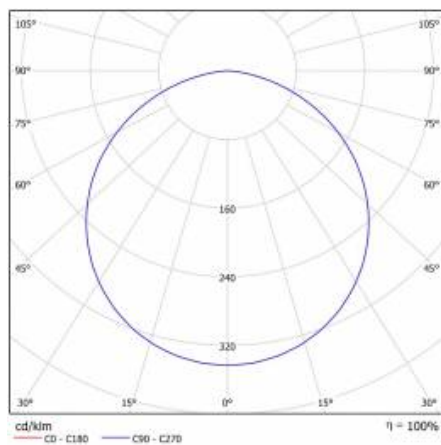

CORIA 1750LM 400MM I KL IP20 ZWIESZANY BIAŁY MAT 830 (22W)

DETAILED CARD

TECHNICAL PARAMETERS TABLE

Light source:	LED module	Diffuser type:	OPAL
Nominal power [W]:	22	Material of the body:	powder coated steel
Rated power of the luminaire [W]:	23	Colour of the body:	white mat
Supply voltage [V]:	220-240	Dimensions (H/W/T/S) [mm]:	ø400/86
Frequency [Hz]:	50 - 60	Ingress protection:	IP20
Luminous flux [lm]:	1750	Mounting version:	suspended
Luminous efficacy [lm/W]:	76	Working temperature [°C]:	from -17 to +35
Energy efficiency class:	F	Net weight [kg]:	3.400
Electrical protection class:	I	Index:	555114
Colour temperature [K]:	3000	EAN:	5905963555114
Colour rendering index:	>80	Category type:	downlights
SDCM:	≤ 3	CE certificate:	224/2023
Power factor:	0.88	Warranty [years]:	5
LED lifespan L70B50 [h]:	115000	ETIM class:	EC001743
Diffuser material:	PS	Manual:	Download PDF

LIGHT CURVES