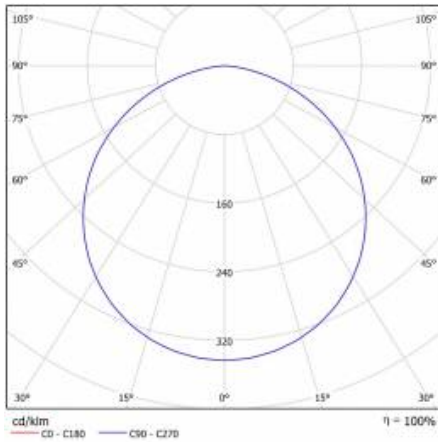

CORIA 11050LM 900MM I KL IP44 CZARNY MAT 840 (100W)

DETAILED CARD

TECHNICAL PARAMETERS TABLE

Light source:	LED module	Diffuser type:	OPAL
Nominal power [W]:	100	Material of the body:	powder coated steel
Rated power of the luminaire [W]:	114	Colour of the body:	black mat
Supply voltage [V]:	220-240	Dimensions (H/W/T/S) [mm]:	ø900/86
Frequency [Hz]:	50 - 60	Ingress protection:	IP44
Luminous flux [lm]:	11050	Mounting version:	surface
Luminous efficacy [lm/W]:	96	Working temperature [°C]:	from -17 to +35
Energy efficiency class:	E	Net weight [kg]:	9.800
Electrical protection class:	I	Index:	555541
Colour temperature [K]:	4000	EAN:	5905963555541
Colour rendering index:	>80	Category type:	downlights
SDCM:	≤ 3	CE certificate:	224/2023
Power factor:	0.97	Warranty [years]:	5
LED lifespan L70B50 [h]:	115000	ETIM class:	EC002892
Diffuser material:	PS	Manual:	Download PDF

LIGHT CURVES