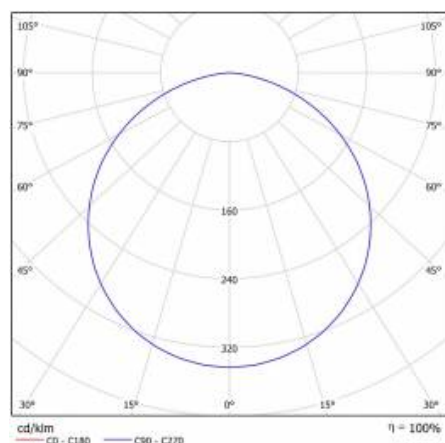

CORIA 11050LM 900MM I KL IP20 ZWIESZANY BIAŁY MAT 840 (100W)

DETAILED CARD

TECHNICAL PARAMETERS TABLE

Light source:	LED module	Diffuser type:	OPAL
Nominal power [W]:	100	Material of the body:	powder coated steel
Rated power of the luminaire [W]:	114	Colour of the body:	white mat
Supply voltage [V]:	220-240	Dimensions (H/W/T/S) [mm]:	ø900/86
Frequency [Hz]:	50 - 60	Ingress protection:	IP20
Luminous flux [lm]:	11050	Mounting version:	suspended
Luminous efficacy [lm/W]:	96	Working temperature [°C]:	from -17 to +35
Energy efficiency class:	E	Net weight of the luminaire [kg]:	9.800
Electrical protection class:	I	Index:	555275
Colour temperature [K]:	4000	EAN:	5905963555275
Colour rendering index:	>80	Category type:	downlights
SDCM:	≤ 3	CE certificate:	224/2023
Power factor:	0.97	Warranty [years]:	5
LED lifespan L70B50 [h]:	115000	ETIM class:	EC001743
Diffuser material:	PS	Manual:	Download PDF

LIGHT CURVES