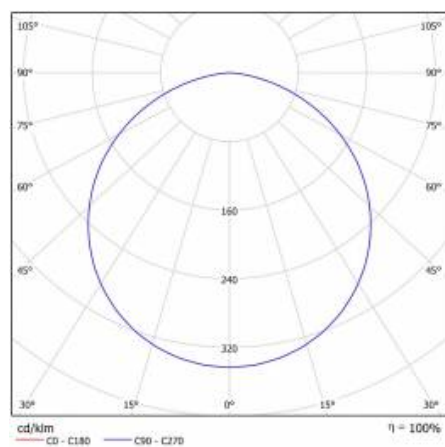

CORIA 10300LM 900MM I KL IP20 ZWIESZANY CZARNY MAT 830 (100W)

DETAILED CARD

TECHNICAL PARAMETERS TABLE

Light source:	LED module	Diffuser type:	OPAL
Nominal power [W]:	100	Material of the body:	powder coated steel
Rated power of the luminaire [W]:	114	Colour of the body:	black mat
Supply voltage [V]:	220-240	Dimensions (H/W/T/S) [mm]:	ø900/86
Frequency [Hz]:	50 - 60	Ingress protection:	IP20
Luminous flux [lm]:	10300	Mounting version:	suspended
Luminous efficacy [lm/W]:	90	Working temperature [°C]:	from -17 to +35
Energy efficiency class:	F	Net weight of the luminaire [kg]:	9.800
Electrical protection class:	I	Index:	555459
Colour temperature [K]:	3000	EAN:	5905963555459
Colour rendering index:	>80	Category type:	downlights
SDCM:	≤ 3	CE certificate:	224/2023
Power factor:	0.97	Warranty [years]:	5
LED lifespan L70B50 [h]:	115000	ETIM class:	EC001743
Diffuser material:	PS	Manual:	Download PDF

LIGHT CURVES