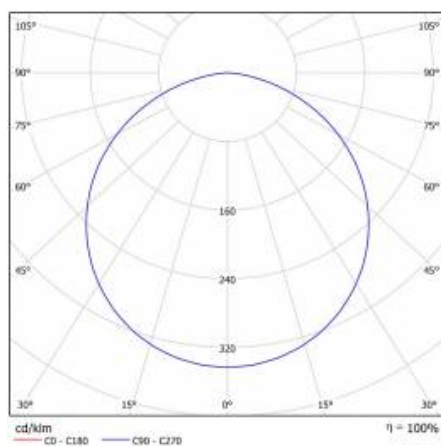

CORIA 10300LM 900MM DALI I KL IP44 BIAŁY MAT 830 (100W)

DETAILED CARD

TECHNICAL PARAMETERS TABLE

Light source:	LED module	Material of the body:	powder coated steel
Nominal power [W]:	100	Colour of the body:	white mat
Rated power of the luminaire [W]:	114	Dimensions (H/W/T/S) [mm]:	ø900/86
Supply voltage [V]:	220-240	Ingress protection:	IP44
Frequency [Hz]:	50 - 60	Mounting version:	surface
Luminous flux [lm]:	10300	Working temperature [°C]:	from -17 to +35
Luminous efficacy [lm/W]:	90	DIMM DALI:	yes
Energy efficiency class:	F	Net weight [kg]:	9.800
Electrical protection class:	I	Index:	555060
Colour temperature [K]:	3000	EAN:	5905963555060
Colour rendering index:	>80	Category type:	downlights
SDCM:	≤ 3	CE certificate:	224/2023
Power factor:	0.97	Warranty [years]:	5
LED lifespan L70B50 [h]:	115000	ETIM class:	EC002892
Diffuser material:	PS	Manual:	Download PDF
Diffuser type:	OPAL		

LIGHT CURVES