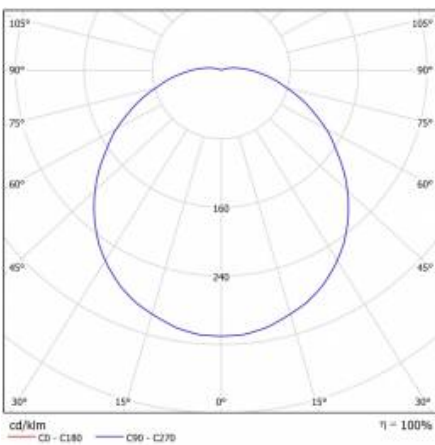

CORAL LED EVO 260MM P 750LM IP44 840 (9W)

BULKHEADS

LED

LED |  IP44 |  IK10

TECHNICAL PARAMETERS

Index:	223921
Ingress protection:	IP44
Nominal power [W]:	9
Luminous flux [lm]*:	750
Colour temperature [K]:	4000
SDCM:	≤ 3
Energy efficiency class:	A
Material of the body:	PP
Ring material:	PP
Diffuser material:	PC

LIGHT CURVES

CORAL LED EVO 260MM P 750LM IP44 840 (9W)

BULKHEADS

LED

TECHNICAL PARAMETERS TABLE

Light source:	LED module	Mounting dimensions [mm]:	ø220
Nominal power [W]:	9	Impact resistance:	IK10
Rated power of the luminaire [W]:	9.90	Ingress protection:	IP44
Supply voltage [V]:	220-240	Mounting version:	recessed
Frequency [Hz]:	50 - 60	Working temperature [°C]:	from -20 to +35
Luminous flux [lm]:	750	Net weight of the luminaire [kg]:	0.660
Luminous efficacy [lm/W]:	76	Gross weight of the luminaire [kg]:	0.880
Energy efficiency class:	A	Index:	223921
Electrical protection class:	I	EAN:	5905963223921
Colour temperature [K]:	4000	Category type:	bulkheads
Colour rendering index:	>80	Product line:	CORAL LED EVO
SDCM:	≤ 3	AC voltage range [V]:	220 - 240
Power factor:	0.61	LED lifespan L70B50 [h]:	86000
Exchangeable source:	yes	LED lifespan L80B20 [h]:	54000
Diffuser material:	PC	LED lifespan L90B10 [h]:	26000
Diffuser type:	OPAL	CE certificate:	73/2018
Optics material:	PMMA	ETIM class:	EC002892
Material of the body:	PP	Photobiological safety:	Risk Group 1 (no photobiological hazard under normal behavioral limitation)
Colour of the body:	white	Manual:	Download PDF
Ring material:	PP		
Ring colour:	white		
Dimensions [mm]:	ø260/108		