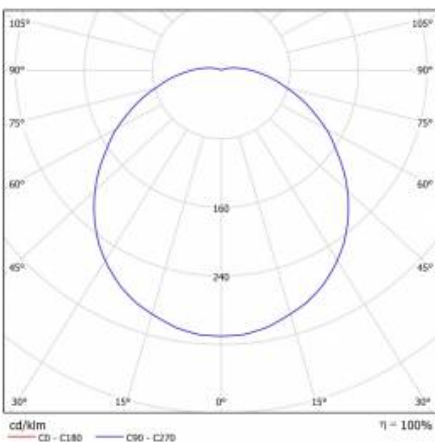

CORAL LED EVO 260MM P 690LM IP44 830 (9W)

BULKHEADS

LED

LED |  IP44 | IK10

TECHNICAL PARAMETERS

Index:	223907
Ingress protection:	IP44
Nominal power [W]:	9
Luminous flux [lm]*:	690
Colour temperature [K]:	3000
SDCM:	≤ 3
Energy efficiency class:	A
Material of the body:	PP
Ring material:	PP
Diffuser material:	PC

LIGHT CURVES

CORAL LED EVO 260MM P 690LM IP44 830 (9W)

BULKHEADS

LED

TECHNICAL PARAMETERS TABLE

Light source:	LED module	Mounting dimensions [mm]:	ø220
Nominal power [W]:	9	Impact resistance:	IK10
Rated power of the luminaire [W]:	9.90	Ingress protection:	IP44
Supply voltage [V]:	220-240	Mounting version:	recessed
Frequency [Hz]:	50 - 60	Working temperature [°C]:	from -20 to +35
Luminous flux [lm]:	690	Net weight of the luminaire [kg]:	0.660
Luminous efficacy [lm/W]:	71	Gross weight of the luminaire [kg]:	0.880
Energy efficiency class:	A	Index:	223907
Electrical protection class:	I	EAN:	5905963223907
Colour temperature [K]:	3000	Category type:	bulkheads
Colour rendering index:	>80	Product line:	CORAL LED EVO
SDCM:	≤ 3	AC voltage range [V]:	220 - 240
Power factor:	0.61	LED lifespan L70B50 [h]:	86000
Exchangeable source:	yes	LED lifespan L80B20 [h]:	54000
Diffuser material:	PC	LED lifespan L90B10 [h]:	26000
Diffuser type:	OPAL	CE certificate:	73/2018
Optics material:	PMMA	ETIM class:	EC002892
Material of the body:	PP	Photobiological safety:	Risk Group 1 (no photobiological hazard under normal behavioral limitation)
Colour of the body:	white	Manual:	Download PDF
Ring material:	PP		
Ring colour:	white		
Dimensions [mm]:	ø260/108		