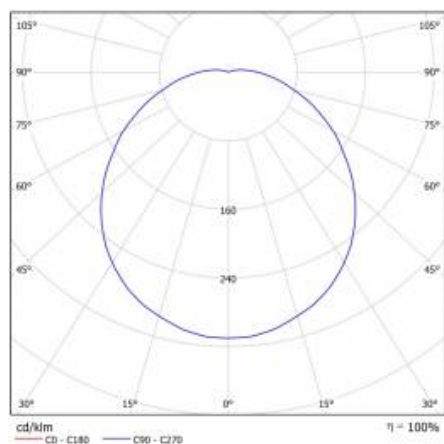

CORAL LED EVO 260MM N 690LM IP44 830

BULKHEADS

LED

LED |  IP44 |  IK10

TECHNICAL PARAMETERS

Index:	223846
Ingress protection:	IP44
Nominal power [W]:	9
Luminous flux [lm]*:	690
Colour temperature [K]:	3000
SDCM:	≤ 3
Energy efficiency class:	A
Material of the body:	PP
Ring material:	PP
Diffuser material:	PC

LIGHT CURVES

CORAL LED EVO 260MM N 690LM IP44 830

BULKHEADS

LED

TECHNICAL PARAMETERS TABLE

Light source:	LED module	Mounting dimensions [mm]:	60
Nominal power [W]:	9	Impact resistance:	IK10
Rated power of the luminaire [W]:	9.90	Ingress protection:	IP44
Supply voltage [V]:	220-240	Mounting version:	surface
Frequency [Hz]:	50 - 60	Working temperature [°C]:	from -20 to +35
Luminous flux [lm]:	690	Net weight of the luminaire [kg]:	0.550
Luminous efficacy [lm/W]:	71	Gross weight of the luminaire [kg]:	0.770
Energy efficiency class:	A	Index:	223846
Electrical protection class:	I	EAN:	5905963223846
Colour temperature [K]:	3000	Category type:	bulkheads
Colour rendering index:	>80	Product line:	CORAL LED EVO
SDCM:	≤ 3	AC voltage range [V]:	220 - 240
Power factor:	0.61	LED lifespan L70B50 [h]:	86000
Exchangeable source:	yes	LED lifespan L80B20 [h]:	54000
Diffuser material:	PC	LED lifespan L90B10 [h]:	26000
Diffuser type:	OPAL	CE certificate:	73/2018
Optics material:	PMMA	ETIM class:	EC002892
Material of the body:	PP	Photobiological safety:	Risk Group 1 (no photobiological hazard under normal behavioral limitation)
Colour of the body:	white	Manual:	Download PDF
Ring material:	PP		
Ring colour:	white		
Dimensions [mm]:	∅260/108		