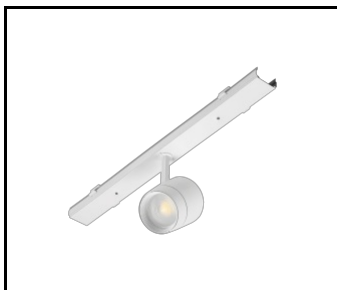

## DETAILLIERTE PRODUKTKARTE

LINEA S LED - Metallabdeckung  
1764mm (980039)

LINEA S LED - Endkappe IP40  
steckbar (980060)

LINEA S LED - Einspeisung  
5P (980084)

LINEA S LED - PVC Abdeckung  
1176mm (980930)

LINEA S LED - PVC Abdeckung  
1764mm (981159)

LINEA S LED - Einspeisung 11P (981388)

LINEA S LED - Metallabdeckung  
1176mm (980947)

LINEA S LED - Metallabdeckung  
588mm (980985)

LINEA S LED - PVC-Gitter  
588mm (980992)

LINEA S LED - Aufhängung  
1.5m (981173)

LINEA S LED - Deckenhalter (980954)

LINEA S LED -  
Kettenaufhängung (981425)

LINEA S LED - Einspeisung  
7P (980978)

LINEA S LED 588mm AW DOT CS 2W  
1h NM AT (981227)