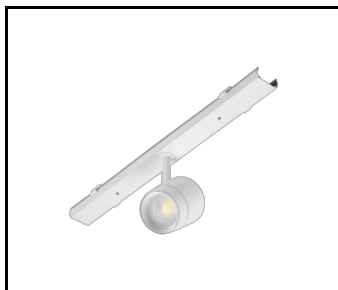

## DETAILLIERTE PRODUKTKARTE

LINEA S LED - Metallabdeckung  
1764mm (980039)

LINEA S LED - Endkappe IP40  
steckbar (980060)

LINEA S LED - Einspeisung  
5P (980084)

LINEA S LED - PVC Abdeckung  
1176mm (980930)

LINEA S LED - PVC Abdeckung  
1764mm (981159)

LINEA S LED - Einspeisung 11P (981388)

LINEA S LED - Metallabdeckung  
1176mm (980947)

LINEA S LED - Metallabdeckung  
588mm (980985)

LINEA S LED - PVC-Gitter  
588mm (980992)

LINEA S LED - Aufhängung  
1.5m (981173)

LINEA S LED - Deckenhalter (980954)

LINEA S LED -  
Kettenaufhängung (981425)

LINEA S LED - Einspeisung  
7P (980978)

LINEA S LED 588mm AW DOT CS 2W  
1h NM AT (981227)