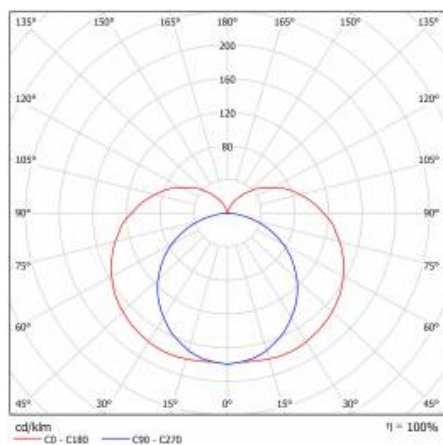

MIRRA LED IP44 20W 900MM 4000K

BATTENS

LED

220-240 V | LED |  IP44

TECHNICAL PARAMETERS

Index:	703171
Ingress protection:	IP44
Nominal power [W]:	20
Luminous flux [lm]*:	1600
Colour temperature [K]:	4000
Colour rendering index:	>80
Electrical protection class:	II
Energy efficiency class:	A
Diffuser type:	OPAL
Mounting version:	surface, wall mounted

LIGHT CURVES

MIRRA LED IP44 20W 900MM 4000K

BATTENS

LED

TECHNICAL PARAMETERS TABLE

Light source:	LED module	Dimensions [mm]:	52/69/900
Nominal power [W]:	20	Ingress protection:	IP44
Rated power of the luminaire [W]:	20	Mounting version:	surface, wall mounted
Supply voltage [V]:	220-240	Working temperature [°C]:	from -10 to +35
Frequency [Hz]:	50 - 60	Net weight of the luminaire [kg]:	0.500
Luminous flux [lm]:	1600	CE certificate:	35/2018
Luminous efficacy [lm/W]:	80	Index:	703171
Energy efficiency class:	A	EAN:	5905963703171
Electrical protection class:	II	Category type:	battens
Colour temperature [K]:	4000	Switch:	yes
Colour rendering index:	>80	ETIM class:	EC000109
Power factor:	0.50	Photobiological safety:	Risk Group 1 (no photobiological hazard under normal behavioral limitation)
Diffuser material:	PC	Warranty [years]:	2
Diffuser type:	OPAL	LED lifespan L70B50 [h]:	50000
Diffuser colour:	white	LED lifespan L80B20 [h]:	32000
Optics material:	PC	LED lifespan L90B10 [h]:	15000
Material of the body:	PC	Manual:	Download PDF
Colour of the body:	white		