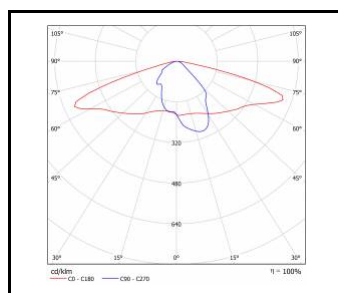

ASTRA LED 104W

Rated power of the luminaire [W]*	Colour temperature [K]	Luminous flux [lm]*	Motion sensor	Optics	Index
104	5700	12800	yes	AR2	>> 569555

LUMINOUS INTENSITY DISTRIB. CURVE

AR1 od 17W do 69W