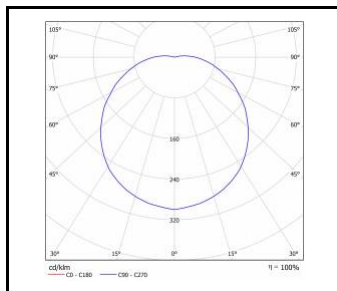

CAPELLA LED PLUS EDGE

Card creation date: 06 November 2023

The company reserves the right to make design changes or upgrades in the presented product. Product data sheet does not constitute an offer. * Parameter tolerance is +/- 10%

This product is a subject to electric and electronic waste equipment regulations (WEEE).

Certificate CE - Nr: 375/2023; 376/2023

Lena Lighting S.A.
ul. Kórnicka 52, 63-000 Środa Wielkopolska
tel. +48 61 28 60 333 (Pn-Pt, 8-16), e-mail: hello@lenalighting.pl, www.lenalighting.pl