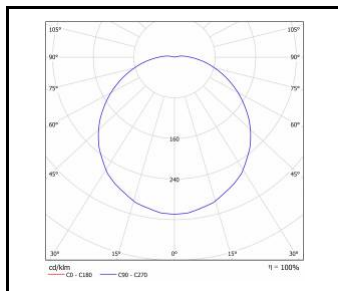

CAPELLA LED PLUS IOT

GENERAL CARD

LUMINOUS INTENSITY DISTRIB. CURVE

CAPELLA LED PLUS