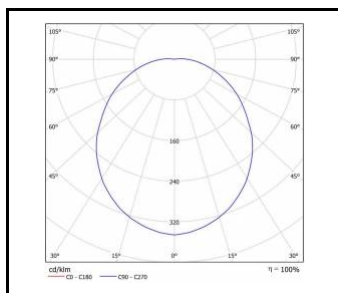

TEO LED

GENERAL CARD

LUMINOUS INTENSITY DISTRIB. CURVE

TEO LED

Card creation date: 01 August 2023

The company reserves the right to make design changes or upgrades in the presented product. Product data sheet does not constitute an offer. * Parameter tolerance is +/- 10%

This product is a subject to electric and electronic waste equipment regulations (WEEE).

Certificate CE - Nr: 128/2017; 405/2023

Lena Lighting S.A.
ul. Kórnicka 52, 63-000 Środa Wielkopolska
tel. +48 61 28 60 333 (Pn-Pt, 8-16), e-mail: hello@lenalighting.pl, www.lenalighting.pl