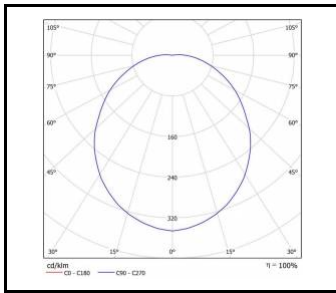

TEO LED

GENERAL CARD

LUMINOUS INTENSITY DISTRIB. CURVE

TEO LED

Card creation date: 09 January 2025

The company reserves the right to make design changes or upgrades in the presented product. Product data sheet does not constitute an offer. * Parameter tolerance is +/- 10%

This product is a subject to electric and electronic waste equipment regulations (WEEE).

Certificate CE - Nr: 128/2017; 405/2023

Lena Lighting S.A.
ul. Kórnicka 52, 63-000 Środa Wielkopolska
tel. +48 61 28 60 333 (Pn-Pt, 8-16), e-mail: hello@lenalighting.pl, www.lenalighting.pl