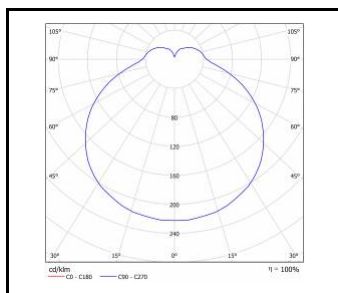

DEIMOS LED PLUS

GENERAL CARD

LUMINOUS INTENSITY DISTRIB. CURVE

DEIMOS LED 21W 4000K

Card creation date: 14 March 2025

The company reserves the right to make design changes or upgrades in the presented product. Product data sheet does not constitute an offer. * Parameter tolerance is +/- 10%

This product is a subject to electric and electronic waste equipment regulations (WEEE).

Certificate CE - Nr: 390/2023

Lena Lighting S.A.
ul. Kórnicka 52, 63-000 Środa Wielkopolska
tel. +48 61 28 60 333 (Pn-Pt, 8-16), e-mail: hello@lenalighting.pl, www.lenalighting.pl