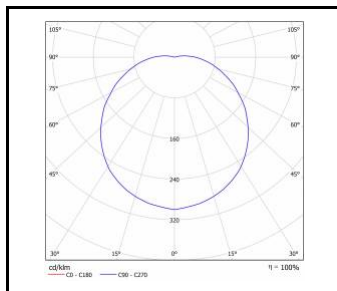

CAPELLA LED PLUS EDGE

Card creation date: 02 January 2025

The company reserves the right to make design changes or upgrades in the presented product. Product data sheet does not constitute an offer. * Parameter tolerance is +/- 10%

This product is a subject to electric and electronic waste equipment regulations (WEEE).

Certificate CE - Nr: 162/2018

Lena Lighting S.A.
ul. Kórnicka 52, 63-000 Środa Wielkopolska
tel. +48 61 28 60 333 (Pn-Pt, 8-16), e-mail: hello@lenalighting.pl, www.lenalighting.pl