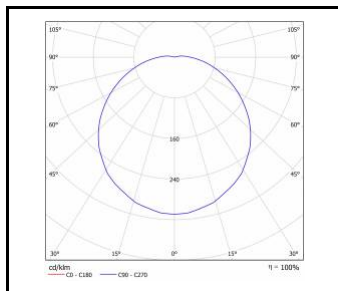

CAPELLA LED PLUS Z

GENERAL CARD

LUMINOUS INTENSITY DISTRIB. CURVE

CAPELLA LED PLUS