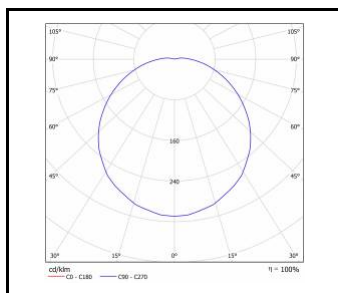

CAPELLA LED PLUS

GENERAL CARD

LUMINOUS INTENSITY DISTRIB. CURVE

CAPELLA LED PLUS