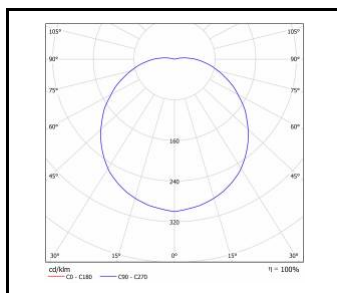

CAPELLA LED PLUS

GENERAL CARD

LUMINOUS INTENSITY DISTRIB. CURVE

CAPELLA LED PLUS

CAPELLA LED PLUS EDGE

Card creation date: 10 January 2025

The company reserves the right to make design changes or upgrades in the presented product. Product data sheet does not constitute an offer. * Parameter tolerance is +/- 10%