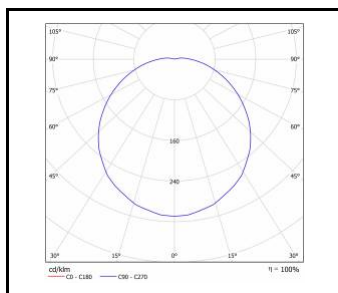

CAPELLA LED PLUS

GENERAL CARD

LUMINOUS INTENSITY DISTRIB. CURVE

CAPELLA LED PLUS

CAPELLA LED PLUS EDGE

Card creation date: 13 March 2025

The company reserves the right to make design changes or upgrades in the presented product. Product data sheet does not constitute an offer. * Parameter tolerance is +/- 10%