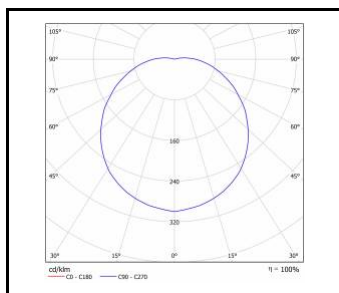

CAPELLA LED PLUS

GENERAL CARD

LUMINOUS INTENSITY DISTRIB. CURVE

CAPELLA LED PLUS

CAPELLA LED PLUS EDGE

Card creation date: 13 March 2024

The company reserves the right to make design changes or upgrades in the presented product. Product data sheet does not constitute an offer. * Parameter tolerance is +/- 10%