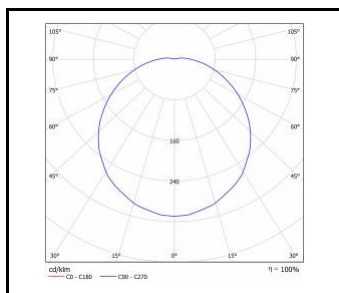

CAPELLA LED PLUS

GENERAL CARD

LUMINOUS INTENSITY DISTRIB. CURVE

CAPELLA LED PLUS