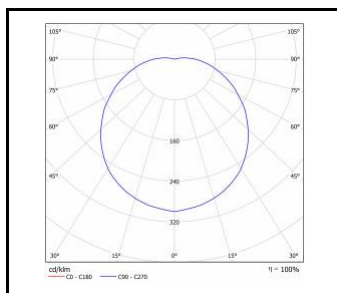

CAPELLA LED PLUS

GENERAL CARD

LUMINOUS INTENSITY DISTRIB. CURVE

CAPELLA LED PLUS

CAPELLA LED PLUS EDGE

Card creation date: 13 March 2025

The company reserves the right to make design changes or upgrades in the presented product. Product data sheet does not constitute an offer. * Parameter tolerance is +/- 10%