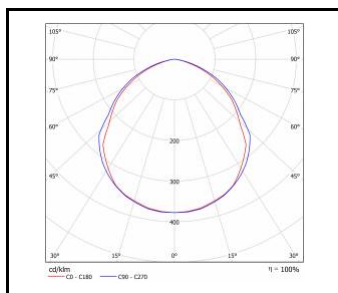

QUEST PLUS LED HB

GENERAL CARD

Nominal power [W]	Colour temperature [K]	Luminous flux [lm]*	Beam angle [°]	Motion sensor	DIMM DALI	Version	Dimensions (H/W/T/S) [mm]	Energy efficiency class	Index
96	4000	13600	125/30		yes	1xM	428/323/45	D	>> 567230
144	4000	20300	125/30			1xL	428/418/45	C	>> 567254
144	4000	21000	120			1xL	428/418/45	C	>> 559402
144	4000	21000	120	yes		1xL	428/418/45	C	>> 559532
144	4000	20300	70			1xL	428/418/45	C	>> 567247
144	4000	20300	70		yes	1xL	428/418/45	C	>> 567261
144	4000	20300	125/30		yes	1xL	428/418/45	C	>> 567278
144	4000	21000	120		yes	1xL	428/418/45	C	>> 559440
192	4000	27200	70			2xM	424/671/51	D	>> 567285
192	4000	27200	125/30			2xM	424/671/51	D	>> 567292
192	4000	28000	120	yes		2xM	424/671/51	C	>> 559549
192	4000	28000	120			2xM	424/671/51	C	>> 559433
192	4000	28000	120		yes	2xM	424/671/51	C	>> 559563
192	4000	27200	70		yes	2xM	424/671/51	D	>> 567308
192	4000	27200	125/30		yes	2xM	424/671/51	D	>> 567315
288	4000	40600	125/30			2xL	424/866/51	C	>> 567339
288	4000	40600	70			2xL	424/866/51	C	>> 567322
288	4000	42000	120			2xL	424/866/51	C	>> 559419
288	4000	42000	120	yes		2xL	424/866/51	C	>> 559556
288	4000	40600	125/30		yes	2xL	424/866/51	C	>> 567353
288	4000	42000	120		yes	2xL	424/866/51	C	>> 559457
288	4000	40600	70		yes	2xL	424/866/51	C	>> 567346

QUEST PLUS LED HB

GENERAL CARD

LUMINOUS INTENSITY DISTRIB. CURVE

QUEST PLUS LED HB 288W