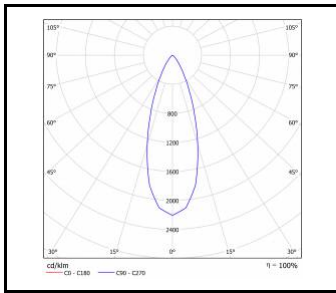

FRAGA LED

GENERAL CARD

AVAILABLE VERSIONS

Click index >>, to see details

FRAGA LED 4W

Nominal power [W]	Colour temperature [K]	Luminous flux [lm]*	Diffuser type	Dimensions (H/W/T/S) [mm]	Energy efficiency class	Index
4	3000	260	PRM	ø85/58	G	>> 059209
4	4000	270	PRM	ø85/58	G	>> 059216

FRAGA LED 6W

Nominal power [W]	Colour temperature [K]	Luminous flux [lm]*	Diffuser type	Dimensions (H/W/T/S) [mm]	Energy efficiency class	Index
6	3000	360	PRM	ø85/58	G	>> 059223
6	4000	400	PRM	ø85/58	G	>> 059230

FRAGA LED 11W

Nominal power [W]	Colour temperature [K]	Luminous flux [lm]*	Diffuser type	Dimensions (H/W/T/S) [mm]	Energy efficiency class	Index
11	3000	640	PRM	ø109/60	G	>> 059247
11	4000	740	PRM	ø109/60	G	>> 059254

FRAGA LED 15W

Nominal power [W]	Colour temperature [K]	Luminous flux [lm]*	Diffuser type	Dimensions (H/W/T/S) [mm]	Energy efficiency class	Index
15	3000	1000	PRM	ø138/68	G	>> 059261
15	4000	1150	PRM	ø138/68	F	>> 059278

FRAGA LED

GENERAL CARD

LUMINOUS INTENSITY DISTRIB. CURVE

FRAGA LED 15W 4000K