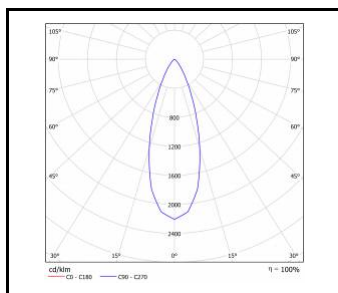

FRAGA LED

GENERAL CARD

LUMINOUS INTENSITY DISTRIB. CURVE

FRAGA LED 15W 4000K

Card creation date: 09 January 2025

The company reserves the right to make design changes or upgrades in the presented product. Product data sheet does not constitute an offer. * Parameter tolerance is +/- 10%

This product is a subject to electric and electronic waste equipment regulations (WEEE).

Certificate CE - Nr: 352/2023; 94/2017

Lena Lighting S.A.
ul. Kórnicka 52, 63-000 Środa Wielkopolska
tel. +48 61 28 60 333 (Pn-Pt, 8-16), e-mail: hello@lenalighting.pl, www.lenalighting.pl