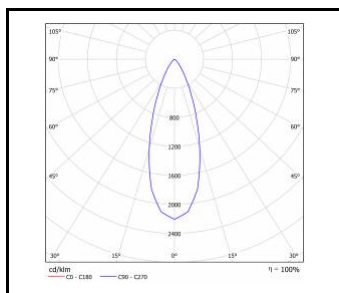

FRAGA LED

GENERAL CARD

LUMINOUS INTENSITY DISTRIB. CURVE

FRAGA LED 15W 4000K

Card creation date: 09 January 2025

The company reserves the right to make design changes or upgrades in the presented product. Product data sheet does not constitute an offer. * Parameter tolerance is +/- 10%

This product is a subject to electric and electronic waste equipment regulations (WEEE).

Certificate CE - Nr: 352/2023; 94/2017

Lena Lighting S.A.
ul. Kórnicka 52, 63-000 Środa Wielkopolska
tel. +48 61 28 60 333 (Pn-Pt, 8-16), e-mail: hello@lenalighting.pl, www.lenalighting.pl