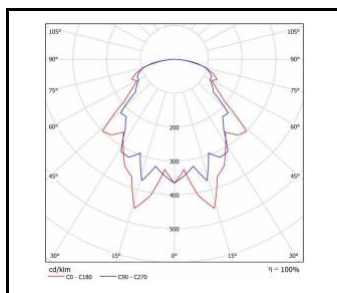

POINT LED 8W PRM 4000K

Card creation date: 01 August 2023

The company reserves the right to make design changes or upgrades in the presented product. Product data sheet does not constitute an offer. * Parameter tolerance is +/- 10%

This product is a subject to electric and electronic waste equipment regulations (WEEE).

Certificate CE - Nr: 403/2023; 77/2013

Lena Lighting S.A.
ul. Kórnicka 52, 63-000 Środa Wielkopolska
tel. +48 61 28 60 333 (Pn-Pt, 8-16), e-mail: hello@lenalighting.pl, www.lenalighting.pl