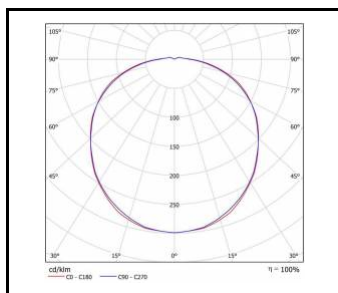

POINT LED

GENERAL CARD

LUMINOUS INTENSITY DISTRIB. CURVE

Point LED 8W OPAL 4000K