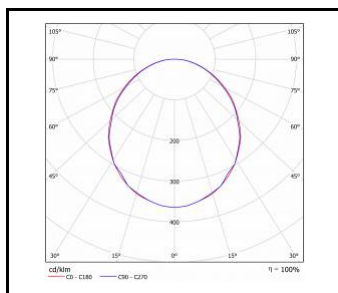

MERCURY LED

GENERAL CARD

LUMINOUS INTENSITY DISTRIB. CURVE

MERCURY LED 8W 4000K

Card creation date: 10 January 2025

The company reserves the right to make design changes or upgrades in the presented product. Product data sheet does not constitute an offer. * Parameter tolerance is +/- 10%

This product is a subject to electric and electronic waste equipment regulations (WEEE).

Certificate CE - Nr: 20/2013 ; 399/2023; 52/2019

Lena Lighting S.A.
ul. Kórnicka 52, 63-000 Środa Wielkopolska
tel. +48 61 28 60 333 (Pn-Pt, 8-16), e-mail: hello@lenalighting.pl, www.lenalighting.pl