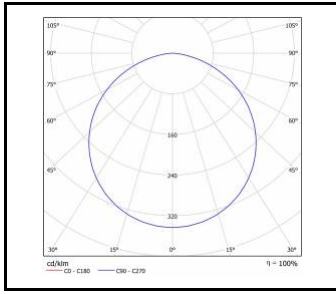

CORIA LED

GENERAL CARD

LUMINOUS INTENSITY DISTRIB. CURVE

CORIA LED

Card creation date: 02 January 2025

The company reserves the right to make design changes or upgrades in the presented product. Product data sheet does not constitute an offer. * Parameter tolerance is +/- 10%

This product is a subject to electric and electronic waste equipment regulations (WEEE).

Certificate CE - Nr: max 224/2023

Lena Lighting S.A.
ul. Kórnicka 52, 63-000 Środa Wielkopolska
tel. +48 61 28 60 333 (Pn-Pt, 8-16), e-mail: hello@lenalighting.pl, www.lenalighting.pl