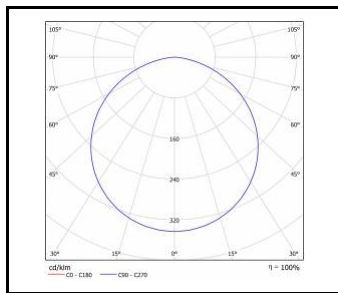

CORIA LED

GENERAL CARD

Nominal power [W]	Colour temperature [K]	Luminous flux [lm]*	Diffuser type	DIMM DALI	Emergency lighting [h]	Version	Colour of the body	Ingress protection	Dimensions (H/W/T/S) [mm]	Index
32	4000	2100	OPAL			EDGE	white mat	IP20	ø440/70	>> 472176

CORIA LED suspended

Nominal power [W]	Colour temperature [K]	Luminous flux [lm]*	Diffuser type	DIMM DALI	Emergency lighting [h]	Version	Colour of the body	Ingress protection	Dimensions (H/W/T/S) [mm]	Index
22	3000	1750	OPAL	yes			white mat	IP20	ø400/86	>> 555176
22	3000	1750	OPAL	yes			black mat	IP20	ø400/86	>> 555534
22	3000	1750	OPAL				white mat	IP20	ø400/86	>> 555114
22	3000	1750	OPAL				black mat	IP20	ø400/86	>> 555473
22	4000	1900	OPAL	yes			white mat	IP20	ø400/86	>> 555350
22	4000	1900	OPAL	yes			black mat	IP20	ø400/86	>> 555718
22	4000	1900	OPAL				white mat	IP20	ø400/86	>> 555299
22	4000	1900	OPAL				black mat	IP20	ø400/86	>> 555657
50	3000	4700	OPAL	yes			white mat	IP20	ø600/86	>> 555169
50	3000	4700	OPAL	yes			black mat	IP20	ø600/86	>> 555527
50	3000	4700	OPAL				white mat	IP20	ø600/86	>> 555107
50	3000	4700	OPAL				black mat	IP20	ø600/86	>> 555466
50	4000	5050	OPAL	yes			white mat	IP20	ø600/86	>> 555343
50	4000	5050	OPAL	yes			black mat	IP20	ø600/86	>> 555701
50	4000	5050	OPAL				white mat	IP20	ø600/86	>> 555282
50	4000	5050	OPAL				black mat	IP20	ø600/86	>> 555640
100	3000	10300	OPAL	yes			white mat	IP20	ø900/86	>> 555152
100	3000	10300	OPAL	yes			black mat	IP20	ø900/86	>> 555510
100	3000	10300	OPAL				white mat	IP20	ø900/86	>> 555091
100	3000	10300	OPAL				black mat	IP20	ø900/86	>> 555459
100	4000	11050	OPAL	yes			white mat	IP20	ø900/86	>> 555336
100	4000	11050	OPAL	yes			black mat	IP20	ø900/86	>> 555695
100	4000	11050	OPAL				white mat	IP20	ø900/86	>> 555275
100	4000	11050	OPAL				black mat	IP20	ø900/86	>> 555633

CORIA LED

GENERAL CARD

LUMINOUS INTENSITY DISTRIB. CURVE

CORIA LED