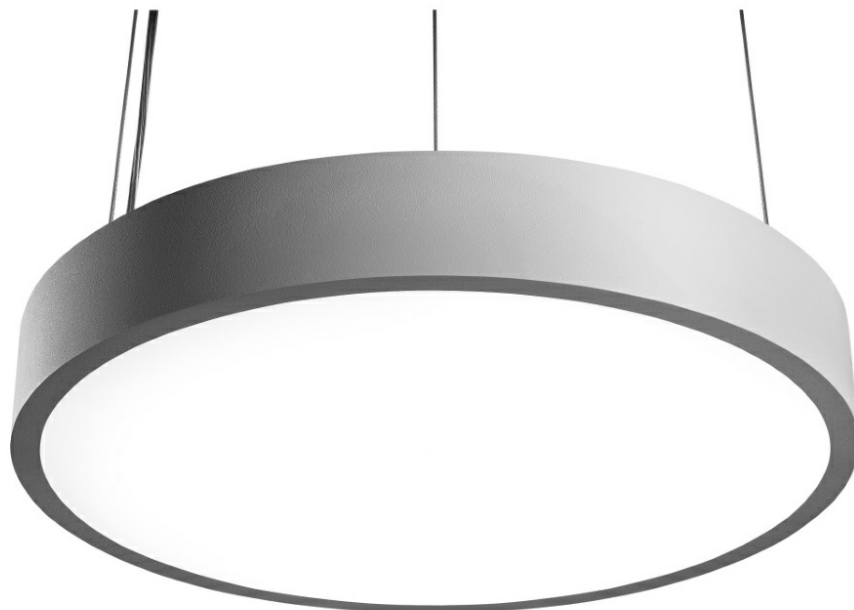

# CORIA LED

GENERAL CARD

## TECHNICAL PARAMETERS

<b>Light source:</b>	LED module
<b>Ingress protection:</b>	IP20; IP40; IP44
<b>Nominal power [W]:</b>	22.00 - 100.00
<b>Luminous flux [lm]*:</b>	1750 - 11050
<b>Colour temperature [K]:</b>	3000; 4000
<b>Colour rendering index:</b>	>80
<b>Energy efficiency class:</b>	E; F; G
<b>Material of the body:</b>	powder coated steel
<b>Colour of the body:</b>	black mat; white mat
<b>Diffuser material:</b>	PMMA; PS
<b>Diffuser type:</b>	OPAL
<b>Mounting version:</b>	recessed; surface; suspended
<b>Dimensions (H/W/T/S) [mm]:</b>	ø400/65; ø400/86; ø600/86; ø900/86; ø400/70; ø440/70;

## CHARACTERISTICS

Round LED luminaire with a big diameter and an integrated energy-saving light source guarantees high luminous flux and even light distribution. Its body is made of white powder coated steel, and the diffuser is made of opal PMMA. It works perfectly while designing new applications as well as replacing traditional luminaires with energy-saving LED solutions. A suspended version is also available. Suspension and electrical cords are not included (available as accessories).

## APPLICATION

Luminaire is dedicated for indoor use. Due to good lighting of the surface and even light distribution, it is particularly well-suited to be used as the main light source in representative rooms and passageways. The fitting's design is suitable for surface or recessed mounting in plasterboard ceilings.