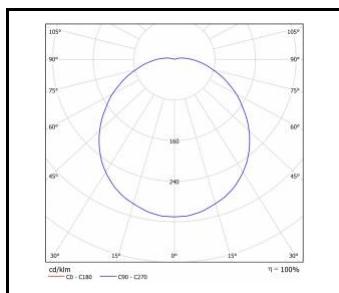

CORAL LED EVO

GENERAL CARD

AVAILABLE VERSIONS

Click index >>, to see details

CORAL LED EVO recessed

Nominal power [W]	Colour temperature [K]	Luminous flux [lm]*	Diffuser type	Motion sensor	Index
9	3000	690	OPAL		>> 223907
9	4000	750	OPAL		>> 223921
9	3000	690	OPAL	yes	>> 223914
9	4000	750	OPAL	yes	>> 223938

CORAL LED EVO

GENERAL CARD

LUMINOUS INTENSITY DISTRIB. CURVE

CORAL LED