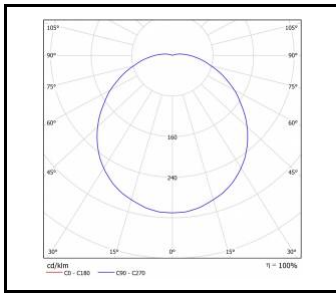

CORAL LED EVO PLUS

GENERAL CARD

AVAILABLE VERSIONS

Click index >>, to see details

CORAL LED EVO PLUS surface

Nominal power [W]	Colour temperature [K]	Luminous flux [lm]*	Diffuser type	Motion sensor	Energy efficiency class	Index
9	3000	740	OPAL		F	>> 223655
9	4000	810	OPAL		F	>> 223679
9	3000	740	OPAL	yes	F	>> 223662
9	4000	810	OPAL	yes	F	>> 223686

CORAL LED EVO PLUS recessed

Nominal power [W]	Colour temperature [K]	Luminous flux [lm]*	Diffuser type	Motion sensor	Energy efficiency class	Index
9	3000	740	OPAL		F	>> 223716
9	4000	810	OPAL		F	>> 223730
9	3000	740	OPAL	yes	G	>> 223723
9	4000	810	OPAL	yes	F	>> 223747

CORAL LED EVO PLUS

GENERAL CARD

LUMINOUS INTENSITY DISTRIB. CURVE

CORAL LED