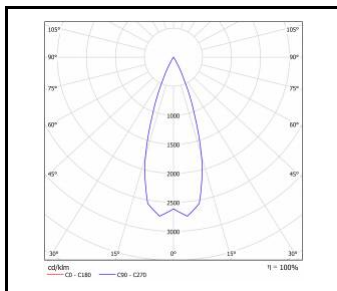

EXPO SYSTEM LED 36 ST