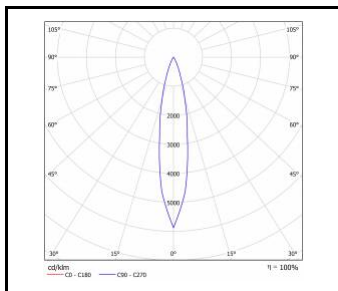

EXPO SYSTEM LED 24 ST