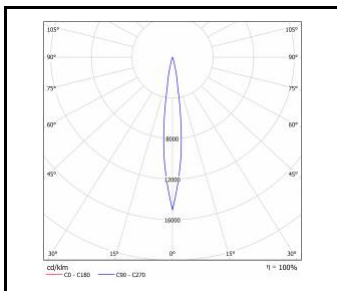

LUMINOUS INTENSITY DISTRIB. CURVE

EXPO SYSTEM LED 15 ST