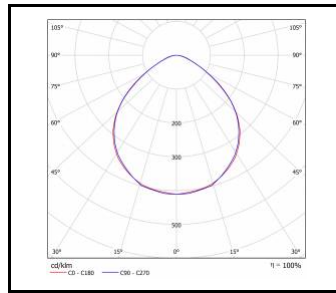

SQ 600 LED PRM