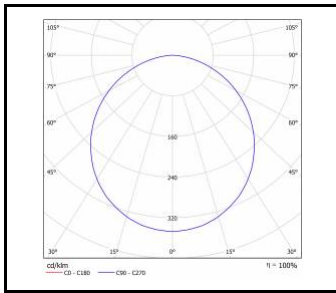

SQ 600 LED

GENERAL CARD

LUMINOUS INTENSITY DISTRIB. CURVE

SQ 600 LED OPAL