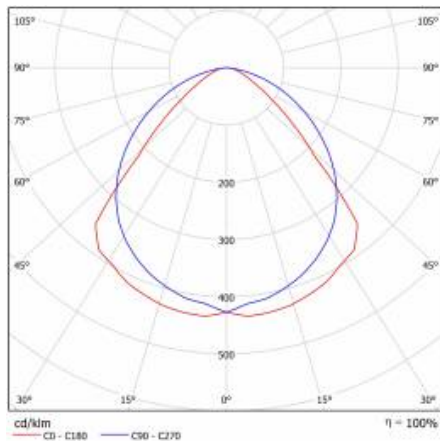

LINEA 3 LED 1680MM 2150LM DALI LS2 7P 840 90D (15W)

DETAILED CARD

TECHNICAL PARAMETERS TABLE

Index:	974052	Colour of the body:	grey
Light source:	LED module	Dimensions (H/W/T/S) [mm]:	1680/47/52
Nominal power [W]:	14	Impact resistance:	IK06
Rated power of the luminaire [W]:	15	Ingress protection:	IP40
Supply voltage [V]:	220 - 240	Glow wire test [°C]:	650
Frequency [Hz]:	50 - 60	Mounting version:	surface, suspended
Luminous flux [lm]:	2150	DIMM DALI:	yes
Luminous efficacy [lm/W]:	143	Through wiring:	7x2,5
Energy efficiency class:	C	Net weight [kg]:	2.310
Electrical protection class:	I	Warranty [years]:	5
Colour temperature [K]:	4000	Category type:	systems
Colour rendering index:	>80	Category of application:	industrial
SDCM:	≤ 3	AC voltage range [V]:	198 - 264
LED lifespan L70B50 [h]:	117000	DC voltage range [V]:	176 - 280
LED lifespan L80B20 [h]:	74000	Photobiological safety:	Risk Group 1 (no photobiological hazard under normal behavioral limitation)
LED lifespan L90B10 [h]:	36000	Warranty [years]:	5
Optics material:	PMMA	CE certificate:	169/2023
Optics:	90	Manual:	Download PDF
Material of the body:	aluminium		

LIGHT CURVES