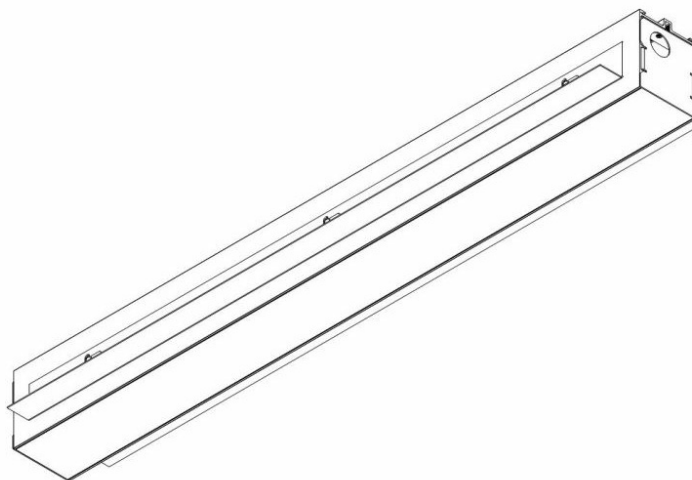

# ELEGANTE SYSTEM LED S 562MM 700LM OPAL IP44 840 (8W)

DETAILED CARD

## CHARACTERISTICS

ELEGANTE LED SYSTEM is a modern office fixture designed for flush mounting. It provides a combination of high light parameters and a modern decorative effect. The optical design has been designed using an iridescent diaphragm with high permeability and uniform light distribution. Available system switches allow for the design of concealed light lines in various configurations (T, X, L). The advantage of the system's roofs is the lampshade without connections to max. length 25m.

## TECHNICAL PARAMETERS TABLE

Nominal power [W]:	8	Material of the body:	aluminium
Light source:	LED module	Colour of the body:	silver
Colour temperature [K]:	4000	Mounting dimensions [mm]:	562/55
Luminous flux [lm]:	700	Impact resistance:	IK04
Rated power of the luminaire [W]:	10.33	Mounting version:	recessed
Supply voltage [V]:	220-240	Working temperature [°C]:	from -20 to +35
Frequency [Hz]:	50 - 60	Net weight [kg]:	1.400
Version:	start module	Gross weight [kg]:	1.700
Source luminous flux [lm]*:	1223	Index:	388125
Dimensions (H/W/T/S) [mm]:	562/90/65	EAN:	5905963388125
Ingress protection:	IP44/20	Category type:	systems
Luminous efficacy [lm/W]:	67	Product line:	SYSTEM 16W/8W
Energy efficiency class:	G	LED lifespan L80B20 [h]:	73000
Electrical protection class:	I	LED lifespan L90B10 [h]:	36000
Colour rendering index:	>80	Light distribution type:	open space
SDCM:	≤ 3	Kolejność:	A
Power factor:	0.75	ETIM class:	EC000282
LED lifespan L70B50 [h]:	115000	CE certificate:	<a href="#">244/2023</a>
Diffuser material:	PC	Photobiological safety:	Risk Group 1 (no photobiological hazard under normal behavioral limitation)
Diffuser colour:	white	Warranty [years]:	5
		Manual:	<a href="#">Download PDF</a>
		Plik LDT:	