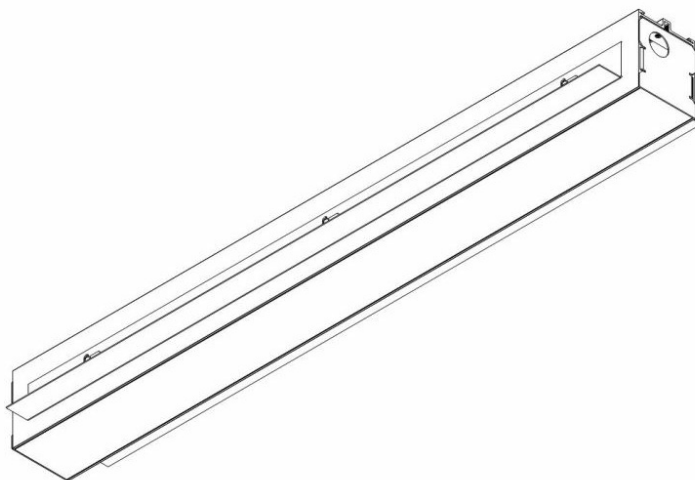

# ELEGANTE SYSTEM LED S 562MM 700LM OPAL IP44 830 (8W)

DETAILED CARD

## CHARACTERISTICS

ELEGANTE LED SYSTEM is a modern office fixture designed for flush mounting. It provides a combination of high light parameters and a modern decorative effect. The optical design has been designed using an iridescent diaphragm with high permeability and uniform light distribution. Available system switches allow for the design of concealed light lines in various configurations (T, X, L). The advantage of the system's roofs is the lampshade without connections to max. length 25m.

## TECHNICAL PARAMETERS TABLE

Nominal power [W]:	8	Material of the body:	aluminium
Light source:	LED module	Colour of the body:	silver
Colour temperature [K]:	3000	Mounting dimensions [mm]:	562/55
Luminous flux [lm]:	700	Impact resistance:	IK04
Rated power of the luminaire [W]:	10.33	Mounting version:	recessed
Supply voltage [V]:	220-240	Working temperature [°C]:	from -20 to +35
Frequency [Hz]:	50 - 60	Net weight [kg]:	1.400
Version:	start module	Gross weight [kg]:	1.700
Source luminous flux [lm]*:	1223	Index:	388446
Dimensions (H/W/T/S) [mm]:	562/90/65	EAN:	5905963388446
Ingress protection:	IP44/20	Category type:	systems
Luminous efficacy [lm/W]:	67	Product line:	SYSTEM 16W/8W
Energy efficiency class:	G	LED lifespan L80B20 [h]:	73000
Electrical protection class:	I	LED lifespan L90B10 [h]:	36000
Colour rendering index:	>80	Light distribution type:	open space
SDCM:	≤ 3	Kolejność:	A
Power factor:	0.75	ETIM class:	EC000282
LED lifespan L70B50 [h]:	115000	CE certificate:	<a href="#">244/2023</a>
Diffuser material:	PC	Photobiological safety:	Risk Group 1 (no photobiological hazard under normal behavioral limitation)
Diffuser colour:	white	Warranty [years]:	5
		Manual:	<a href="#">Download PDF</a>
		Plik LDT:	