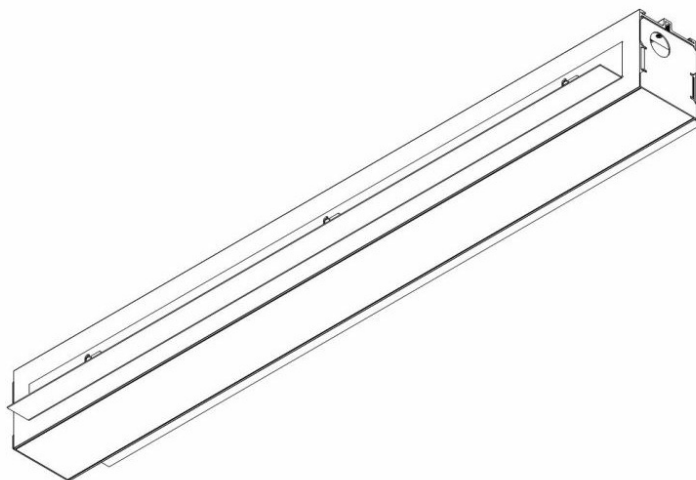

# ELEGANTE SYSTEM LED S 562MM 700LM OPAL DALI IP44 840 (8W)

DETAILED CARD

## CHARACTERISTICS

ELEGANTE LED SYSTEM is a modern office fixture designed for flush mounting. It provides a combination of high light parameters and a modern decorative effect. The optical design has been designed using an iridescent diaphragm with high permeability and uniform light distribution. Available system switches allow for the design of concealed light lines in various configurations (T, X, L). The advantage of the system's roofs is the lampshade without connections to max. length 25m.

## TECHNICAL PARAMETERS TABLE

Nominal power [W]:	8	Material of the body:	aluminium
Light source:	LED module	Colour of the body:	silver
Colour temperature [K]:	4000	Mounting dimensions [mm]:	562/55
Luminous flux [lm]:	700	Impact resistance:	IK04
Rated power of the luminaire [W]:	9.81	Mounting version:	recessed
Supply voltage [V]:	220-240	Working temperature [°C]:	from -20 to +35
DIMM DALI:	yes	Net weight [kg]:	1.500
Frequency [Hz]:	50 - 60	Gross weight [kg]:	1.700
Version:	start module	Index:	388156
Source luminous flux [lm]*:	1223	EAN:	5905963388156
Dimensions (H/W/T/S) [mm]:	562/90/65	Category type:	systems
Ingress protection:	IP44/20	Product line:	SYSTEM 16W/8W
Luminous efficacy [lm/W]:	71	LED lifespan L80B20 [h]:	73000
Energy efficiency class:	G	LED lifespan L90B10 [h]:	36000
Electrical protection class:	I	Light distribution type:	open space
Colour rendering index:	>80	Kolejność:	A
SDCM:	≤ 3	ETIM class:	EC000282
Power factor:	0.86	CE certificate:	<a href="#">244/2023</a>
LED lifespan L70B50 [h]:	115000	Photobiological safety:	Risk Group 1 (no photobiological hazard under normal behavioral limitation)
Diffuser material:	PC	Warranty [years]:	5
Diffuser colour:	white	Manual:	<a href="#">Download PDF</a>
		Plik LDT:	<a href="#">Download</a>