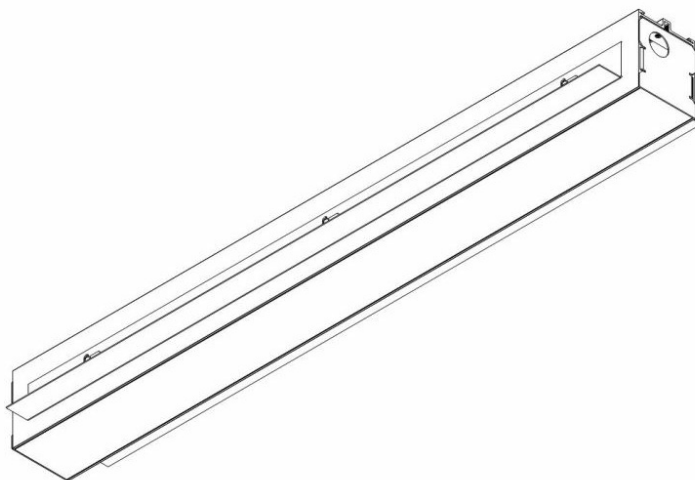

ELEGANTE SYSTEM LED S 562MM 700LM OPAL DALI IP44 830 (8W)

DETAILED CARD

TECHNICAL PARAMETERS

Index:	388477
Ingress protection:	IP44/20
Impact resistance:	IK04
Nominal power [W]:	8
Luminous flux [lm]*:	700
Colour temperature [K]:	3000
SDCM:	≤ 3
Energy efficiency class:	G
Material of the body:	aluminium
Colour of the body:	silver

CHARACTERISTICS

ELEGANTE LED SYSTEM is a modern office fixture designed for flush mounting. It provides a combination of high light parameters and a modern decorative effect. The optical design has been designed using an iridescent diaphragm with high permeability and uniform light distribution. Available system switches allow for the design of concealed light lines in various configurations (T, X, L). The advantage of the system's roofs is the lampshade without connections to max. length 25m.