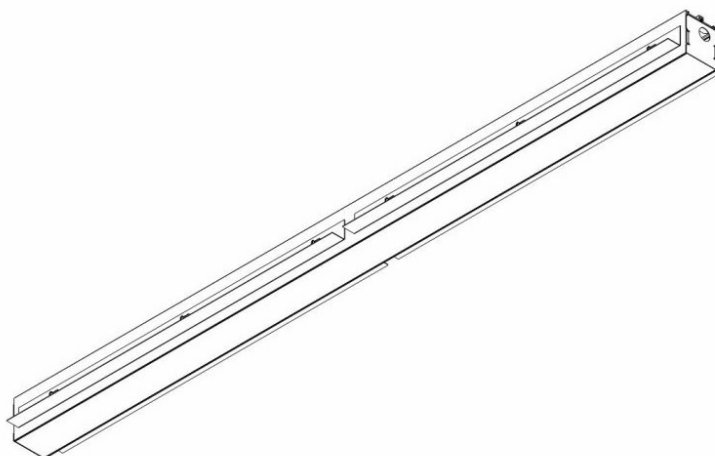

# ELEGANTE SYSTEM LED S 1123MM 2400LM OPAL IP44 830 (30W)

DETAILED CARD

## CHARACTERISTICS

ELEGANTE LED SYSTEM is a modern office fixture designed for flush mounting. It provides a combination of high light parameters and a modern decorative effect. The optical design has been designed using an iridescent diaphragm with high permeability and uniform light distribution. Available system switches allow for the design of concealed light lines in various configurations (T, X, L). The advantage of the system's roofs is the lampshade without connections to max. length 25m.

## TECHNICAL PARAMETERS TABLE

Nominal power [W]:	30	Material of the body:	aluminium
Light source:	LED module	Colour of the body:	silver
Colour temperature [K]:	3000	Mounting dimensions [mm]:	1123/55
Luminous flux [lm]:	2400	Impact resistance:	IK04
Rated power of the luminaire [W]:	33.48	Mounting version:	recessed
Supply voltage [V]:	220-240	Working temperature [°C]:	from -20 to +35
Frequency [Hz]:	50 - 60	Net weight [kg]:	2.100
Version:	start module	Gross weight [kg]:	2.600
Source luminous flux [lm]*:	4608	Index:	388385
Dimensions (H/W/T/S) [mm]:	1123/90/65	EAN:	5905963388385
Ingress protection:	IP44/20	Category type:	systems
Luminous efficacy [lm/W]:	71	Product line:	SYSTEM 30W/15W
Energy efficiency class:	G	LED lifespan L80B20 [h]:	73000
Electrical protection class:	I	LED lifespan L90B10 [h]:	36000
Colour rendering index:	>80	Light distribution type:	open space
SDCM:	≤ 3	Kolejność:	A
Power factor:	0.86	ETIM class:	EC000282
LED lifespan L70B50 [h]:	115000	CE certificate:	<a href="#">244/2023</a>
Diffuser material:	PC	Photobiological safety:	Risk Group 1 (no photobiological hazard under normal behavioral limitation)
Diffuser colour:	white	Warranty [years]:	5
		Manual:	<a href="#">Download PDF</a>
		Plik LDT:	