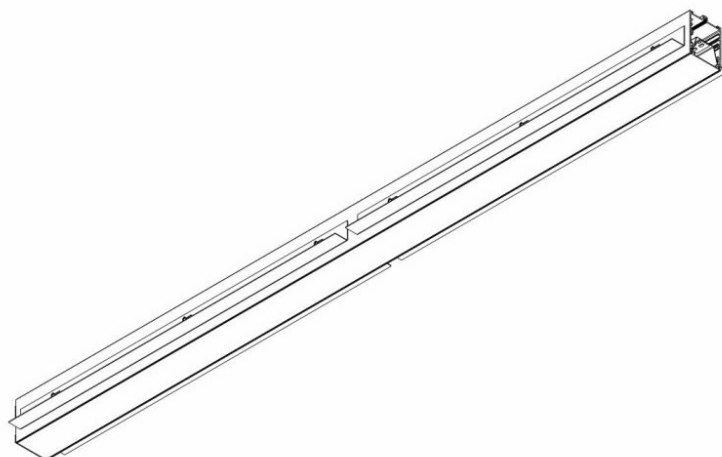

# ELEGANTE SYSTEM LED E 1123MM 2400LM OPAL IP44 840 (30W)

DETAILED CARD

## CHARACTERISTICS

ELEGANTE LED SYSTEM is a modern office fixture designed for flush mounting. It provides a combination of high light parameters and a modern decorative effect. The optical design has been designed using an iridescent diaphragm with high permeability and uniform light distribution. Available system switches allow for the design of concealed light lines in various configurations (T, X, L). The advantage of the system's roofs is the lampshade without connections to max. length 25m.

## TECHNICAL PARAMETERS TABLE

Nominal power [W]:	30	Material of the body:	aluminium
Light source:	LED module	Colour of the body:	silver
Colour temperature [K]:	4000	Mounting dimensions [mm]:	1123/55
Luminous flux [lm]:	2400	Impact resistance:	IK04
Rated power of the luminaire [W]:	33.48	Mounting version:	recessed
Supply voltage [V]:	220-240	Working temperature [°C]:	from -20 to +35
Frequency [Hz]:	50 - 60	Net weight [kg]:	2.100
Version:	end module	Gross weight [kg]:	2.600
Source luminous flux [lm]*:	4608	Index:	388088
Dimensions (H/W/T/S) [mm]:	1123/90/65	EAN:	5905963388088
Ingress protection:	IP44/20	Category type:	systems
Luminous efficacy [lm/W]:	71	Product line:	SYSTEM 30W/15W
Energy efficiency class:	G	LED lifespan L80B20 [h]:	73000
Electrical protection class:	I	LED lifespan L90B10 [h]:	36000
Colour rendering index:	>80	Light distribution type:	open space
SDCM:	≤ 3	Kolejność:	C
Power factor:	0.86	ETIM class:	EC000282
LED lifespan L70B50 [h]:	115000	CE certificate:	<a href="#">244/2023</a>
Diffuser material:	PC	Photobiological safety:	Risk Group 1 (no photobiological hazard under normal behavioral limitation)
Diffuser colour:	white	Warranty [years]:	5
		Manual:	<a href="#">Download PDF</a>
		Plik LDT:	<a href="#">Download</a>