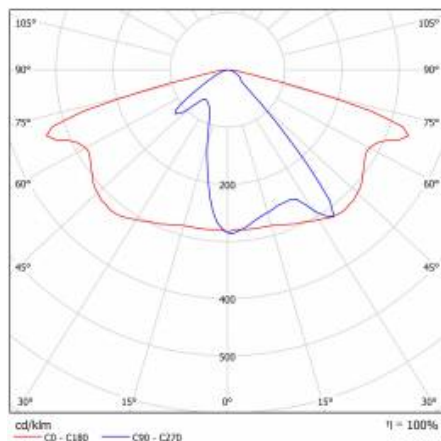

ASTRA LED BASIC VD 7050LM 857 IP66 I CL. SP10KV 65W

DETAILED CARD

TECHNICAL PARAMETERS TABLE

Index:	664731	Impact resistance:	IK08
Light source:	LED module	Colour of the body:	grey
Rated power of the luminaire [W]:	65	Mounting version:	side, top
Luminous flux [lm]:	7050	Working temperature [°C]:	from -40 to +35
Luminous efficacy [lm/W]:	101	Beam angle adjustment [°]:	od -5 do +15
Energy efficiency class:	E	Lateral surface (SCx) [m2]:	0.018
Electrical protection class:	I	Wire type:	H07RN-F
Colour temperature [K]:	5700	Cable length [m]:	0.50
Colour rendering index:	>80	Protection type:	10
SDCM:	≤ 5	Number on the palette [pcs]:	62
Power factor:	0.93	Net weight [kg]:	1.900
Diffuser type:	matrix led	Category of application:	Street lighting
Diffuser colour:	transparent	LED lifespan L70B50 [h]:	120000
Optics material:	PC	LED lifespan L80B20 [h]:	75000
Optics:	matrix lens	LED lifespan L90B10 [h]:	36000
Dimensions (H/W/T/S) [mm]:	640/113/233	Light distribution type:	uliczny
Mounting dimensions [mm]:	ø60	Manual:	Download PDF
Material of the body:	PP 35%GF	CE certificate:	52/2021
Ingress protection:	IP66	Warranty [years]:	5

LIGHT CURVES